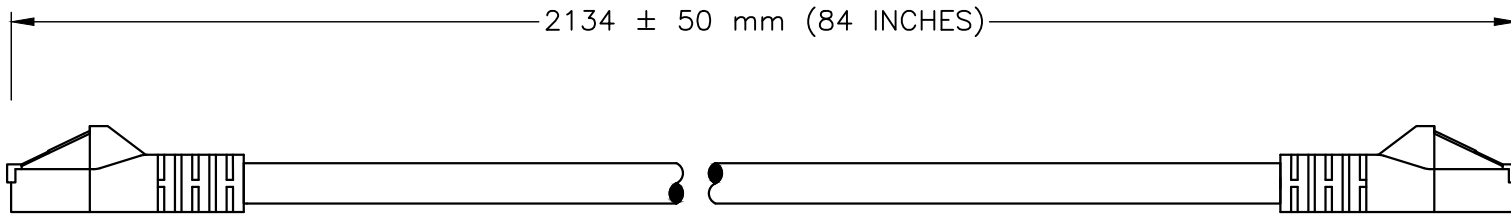

CERTIFICATIONS

ROHS

CAT6 MALE PLUG

CAT6 MALE PLUG

SPECIFICATIONS:

- 1. OVERALL LENGTH: 7 FEET
- 2. WIRE: 24 AWG
- 3. SHIELD TYPE: UNSHIELDED
- 4. CABLE END 1: CAT6 MALE PLUG
- 5. CABLE END 2: CAT6 MALE PLUG
- 6. DIAMETER: 0.217 INCHES
- 7. WEIGHT: 0.15 LBS / 0.07 KG
- 8. COLOR: RED
- 9. MISCELLANEOUS:

ALL DIMENSIONS ARE IN MILLIMETERS

**WORLD CORD SETS, INC.**

TEL (860)763-2100  
FAX (860)763-1183

www.WorldCordSets.com  
sales@WorldCordSets.com

TITLE  
CAT6 ETHERNET PATCH CABLE, SNAGLESS/MOLDED BOOT

THIS DOCUMENT AND THE INFORMATION CONTAINED HEREIN ARE THE PROPRIETARY CONFIDENTIAL PROPERTY OF WORLD CORD SETS. NO USE OR REPRODUCTION IN PART OR WHOLE MAY BE MADE WITHOUT WRITTEN PERMISSION FROM WORLD CORD SETS.

SCALE NONE	DATE 06-13-2018	PART NO. <b>4545U.60084.5B</b>	REV —
---------------	--------------------	-----------------------------------	----------