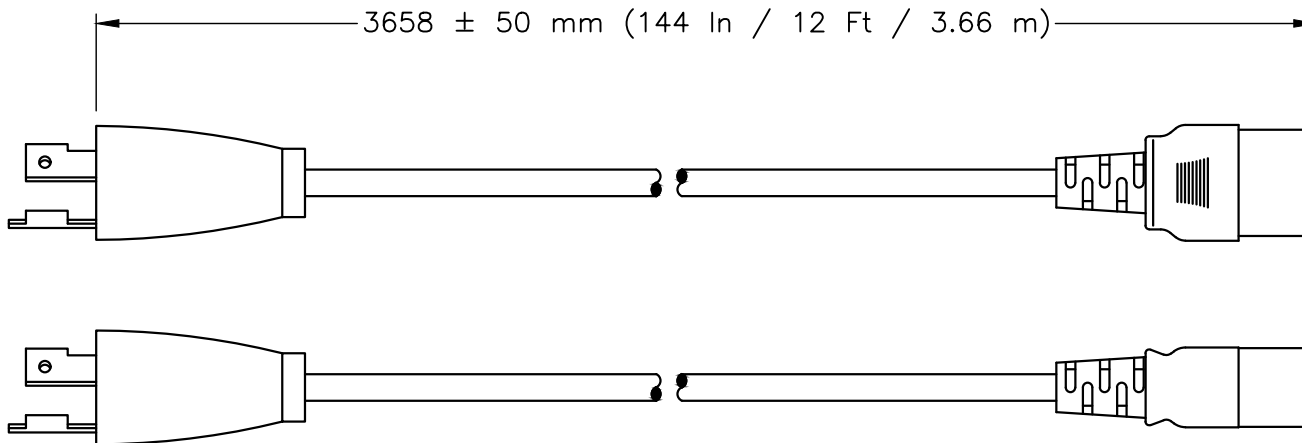

ALL DIMENSIONS ARE IN MILLIMETERS

NEMA L6-20P

IEC 60320 C-19

SPECIFICATIONS:

1. OVERALL LENGTH: 12 FEET (3.66 m)
2. CONDUCTORS: 12awg-3c
3. JACKET: SJT(OW), BLACK
4. PLUG: NEMA L6-20P, TWIST-LOCK, BLACK
5. CONNECTOR: IEC 60320 C-19, BLACK
6. RATED: 20A 250V (208V)
7. PUT-UP: Coiled
8. WEIGHT (APPROX.): 1.8 LBS (0.82 Kg)

<b>WORLD CORD SETS, INC.</b>			
TEL (860)763-2100		www.WorldCordSets.com	
FAX (860)763-1183		sales@WorldCordSets.com	
TITLE			
NEMA L6-20P to C-19 20A 250V (208V) Power Cord			
SCALE	DATE	PART NO.	REV
NONE	05-18-2018	L62019-J-144	-