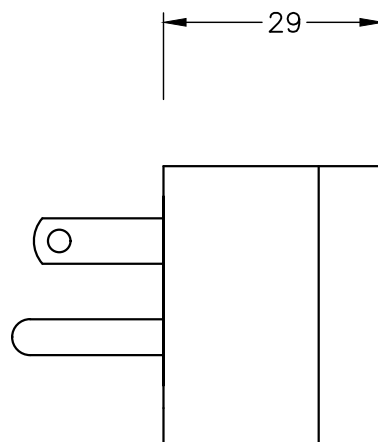

ALL DIMENSIONS ARE IN MILLIMETERS

NEMA 6-20P
(PLUG SIDE)

UNIVERSAL
(CONNECTOR SIDE)

SPECIFICATIONS:

OVERALL LENGTH: 29 mm
 PLUG: NEMA 6-20P, WHITE
 CONNECTOR: UNIVERSAL WHITE
 RATED: 20 AMPERE 250 VOLT

WORLD CORD SETS, INC.

TEL (860)763-2100
 FAX (860)763-1183

www.WorldCordSets.com
 sales@WorldCordSets.com

TITLE
 ADAPTER NEMA 6-20P TO UNIVERSAL PLUG 20A