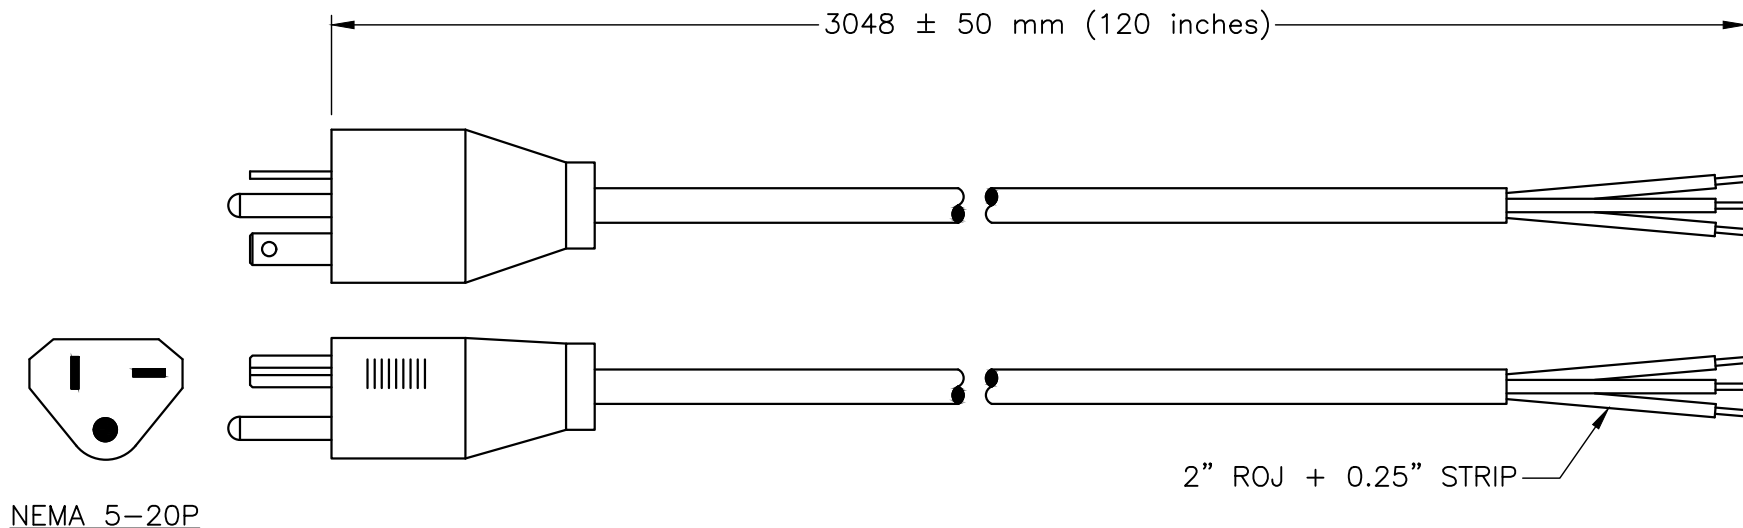

SPECIFICATIONS:

1. OVERALL LENGTH: 10 FEET
2. CONDUCTORS: 12awg-3c
3. JACKET: SJT(O), 105c, BLACK
4. PLUG: NEMA 5-20P, STRAIGHT, BLACK
5. CONNECTOR: NONE, 2" ROJ + 0.25" STRIP
6. RATED: 20 AMPERE 125 VOLT
7. PUT-UP: COILED
8. WEIGHT (APPROX): 1.7 LBS / 0.77 kg

WORLD CORD SETS, INC.			
TEL (860)763-2100			www.WorldCordSets.com
FAX (860)763-1183			sales@WorldCordSets.com
TITLE			
NEMA 5-20P POWER CORD			
SCALE	DATE	PART NO.	REV
NONE	6/4/2018	52000-J-120	-

THIS DOCUMENT AND THE INFORMATION CONTAINED HEREIN ARE THE PROPRIETARY CONFIDENTIAL PROPERTY OF WORLD CORD SETS. NO USE OR REPRODUCTION IN PART OR WHOLE MAY BE MADE WITHOUT WRITTEN PERMISSION FROM WORLD CORD SETS.