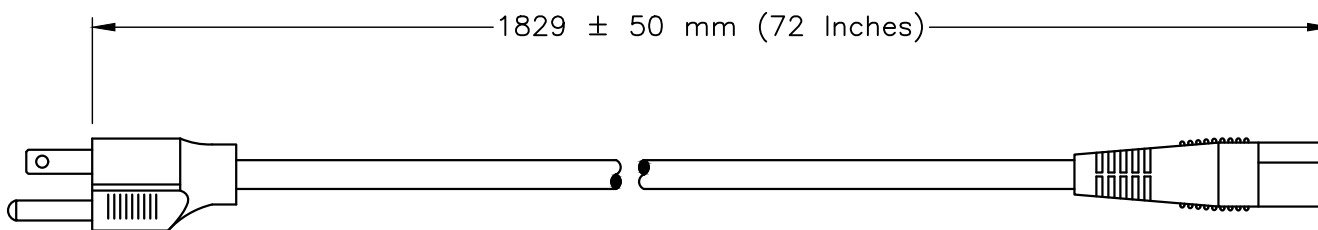

NEMA 5-15P

IEC 60320, C-13

SPECIFICATIONS:

1. OVERALL LENGTH: 6 FEET
2. CONDUCTORS: 18 AWG x 3
3. JACKET: SJT(OW), 105°C, BLUE
4. PLUG: NEMA 5-15P, STRAIGHT, BLUE
5. CONNECTOR: IEC 60320 C-13, STRAIGHT, BLUE
6. RATED: 10 AMPERE 125 VOLT
7. PUT-UP: COILED
8. WEIGHT (APPROX): 0.45 LBS / 0.21 kg

WORLD CORD SETS, INC.			
TEL (860)763-2100			www.WorldCordSets.com
FAX (860)763-1183			sales@WorldCordSets.com
TITLE			
DETACHABLE POWER CORD			
SCALE	DATE	PART NO.	REV
NONE	05-03-2010	51513-F-072-BLU	-