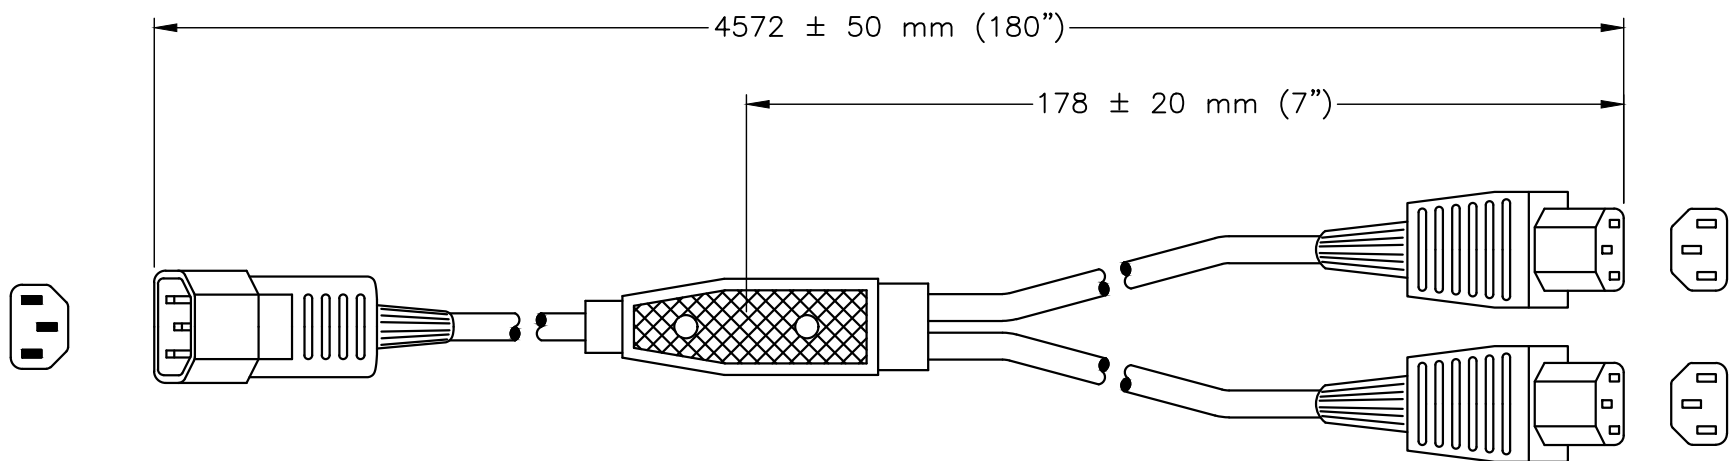

ALL DIMENSIONS ARE IN MILLIMETERS

IEC 60320 C-14

2x IEC 60320 C-13

SPECIFICATIONS:

1. OVERALL LENGTH: 180 INCHES
2. CONDUCTORS: 18awg-3c
3. JACKET: SJT, 105°C, BLACK
4. PLUG: IEC 60320 C14, STRAIGHT, BLACK
5. CONNECTOR: 2X IEC 60320 C13, STRAIGHT, BLACK
6. RATED: 10 AMPERE 250 VOLT
7. PUT-UP: BULK
8. WEIGHT (APPROX): 1.2 LBS / 0.54 Kg