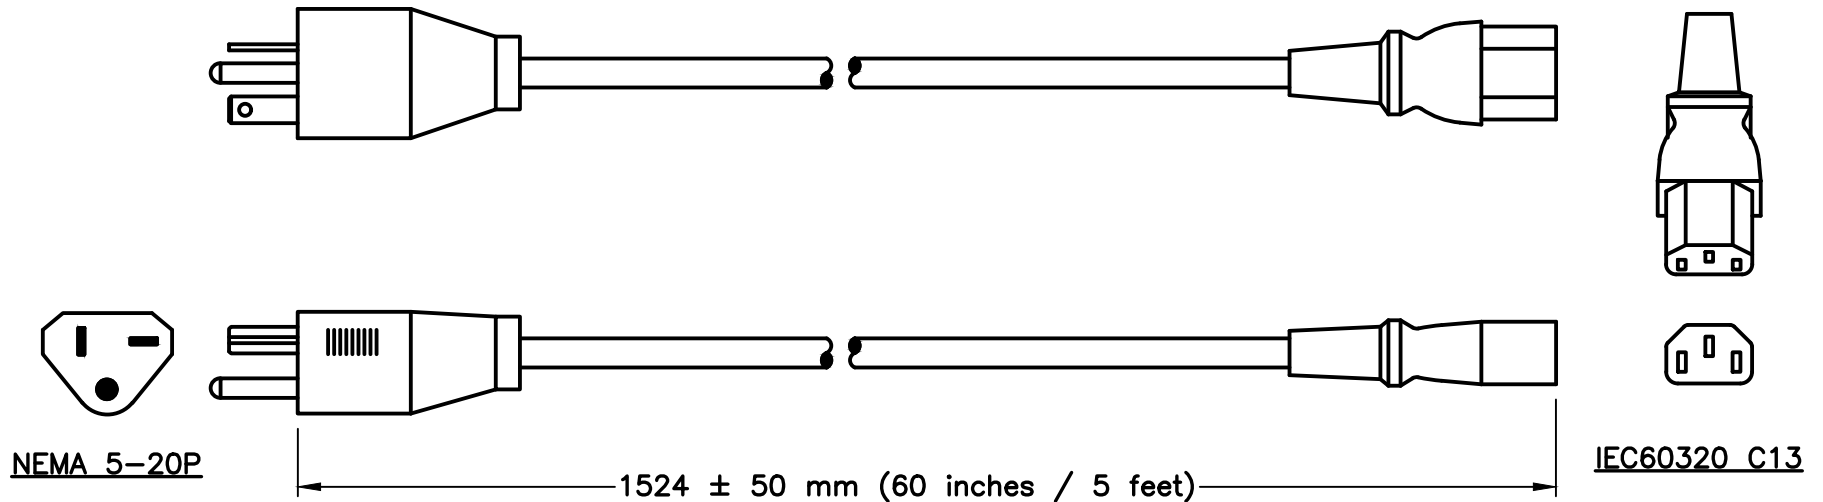

APPROVALS	C-UL <input checked="" type="checkbox"/>	UL <input checked="" type="checkbox"/>
CERTIFICATIONS	ROHS <input checked="" type="checkbox"/>	

SPECIFICATIONS:

- 1. OVERALL LENGTH: 5 FEET
- 2. CONDUCTORS: 14awg-3c
- 3. JACKET: SJT(OW), GRAY
- 4. PLUG: NEMA 5-20P, GRAY
- 5. CONNECTOR: IEC 60320 C13
- 6. RATED: 15 AMPERE 125 VOLT
- 7. PUT-UP: BULK PACKED
- 8. WEIGHT (APPROX): 0.62 LBS / 0.28 kg

WORLD CORD SETS, INC.			
TEL (860)763-2100		www.WorldCordSets.com	
FAX (860)763-1183		sales@WorldCordSets.com	
TITLE			
NEMA 5-20P C13 15A 125V POWER CORD			
SCALE	DATE	PART NO.	REV
NONE	05-16-2016	52013-H-060-GRY	-