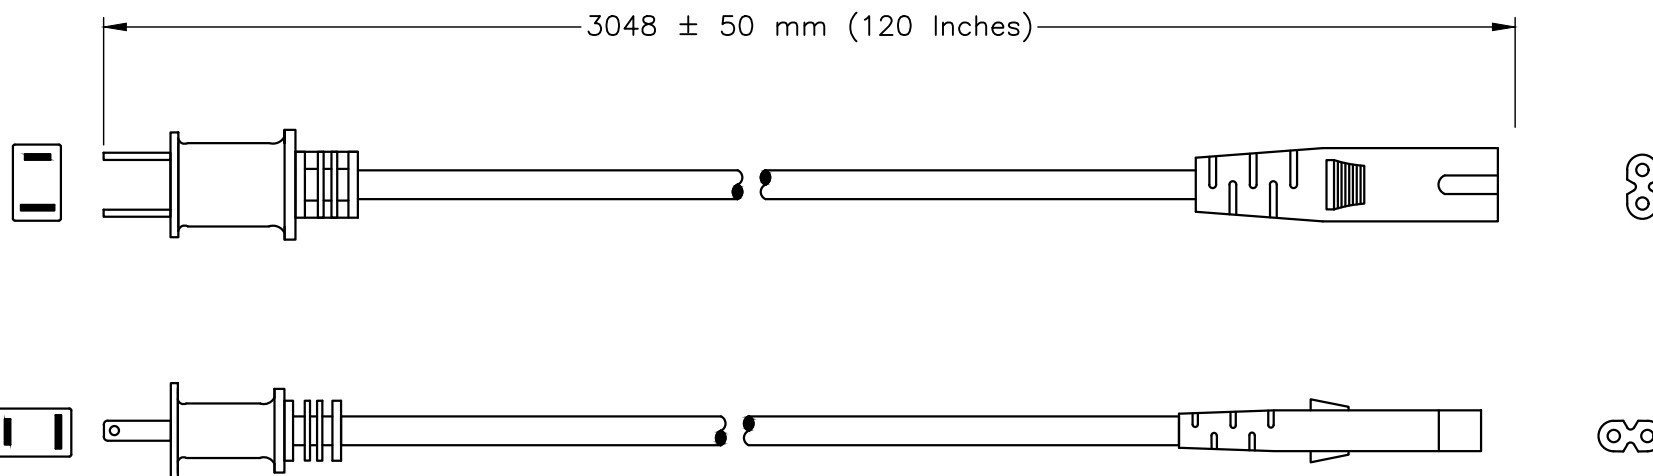

NEMA 1-15P

IEC 60320, C-7

SPECIFICATIONS:

- | | |
|-------------------|--------------------------------|
| 1. CONDUCTORS: | 18 AWG - 2C |
| 2. JACKET: | SJT(OW), 105°C, BLACK |
| 3. PLUG: | NEMA 1-15P, STRAIGHT, BLACK |
| 4. CONNECTOR: | IEC 60320 C-7, STRAIGHT, BLACK |
| 5. RATED: | 10 AMPERE 125 VOLT |
| 6. PUT-OUT | Coiled |
| 6. MISCELLANEOUS: | |

WORLD CORD SETS, INC.			
TEL (860)763-2100			www.WorldCordSets.com
FAX (860)763-1183			sales@WorldCordSets.com
TITLE			
NEMA 1-15 C7 18/2 SJTOW BLACK			
SCALE	DATE	PART NO.	REV
NONE	05-17-2018	11507-F-120	-