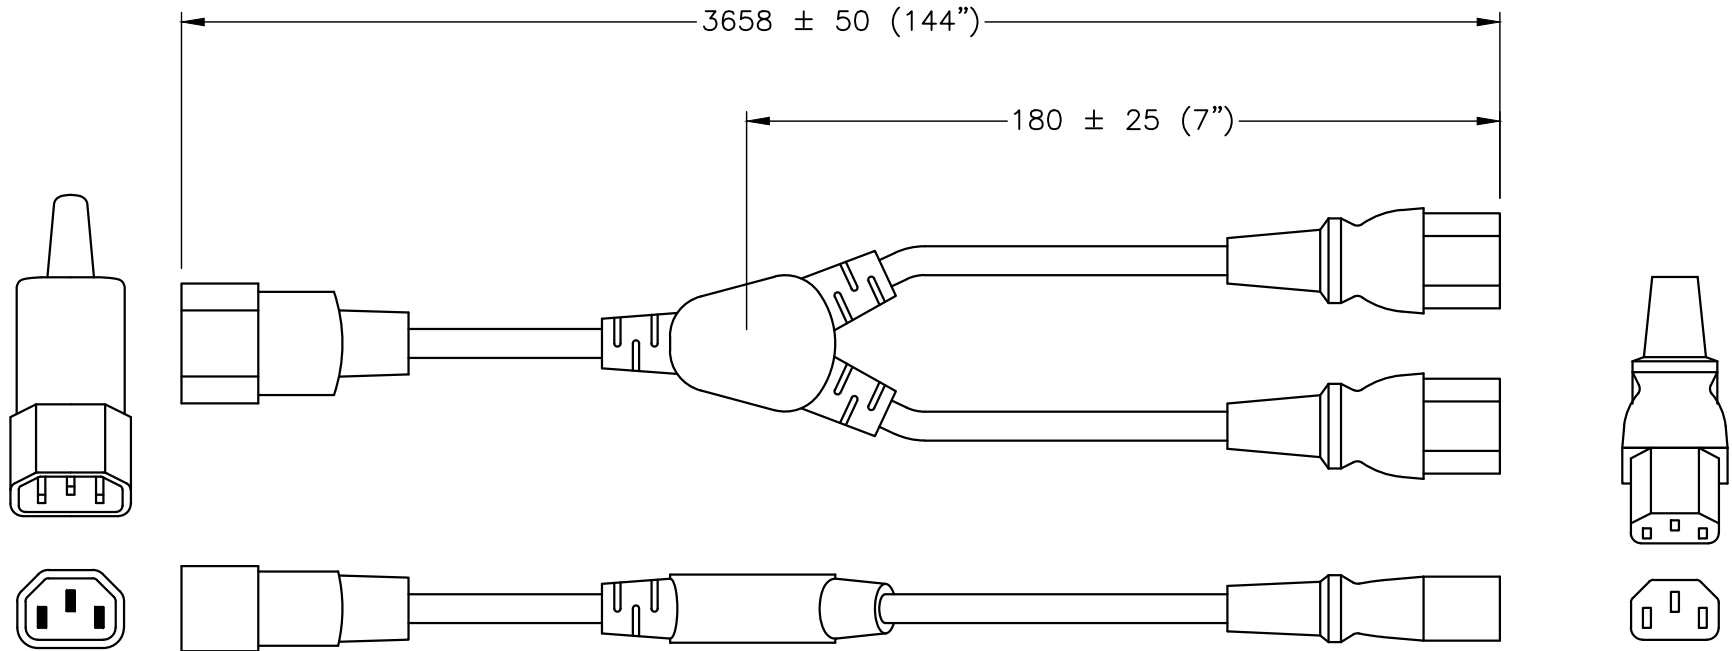

ALL DIMENSIONS ARE IN MILLIMETERS

IEC 60320 C-14

2x IEC 60320 C-13

**SPECIFICATIONS:**

1. OVERALL LENGTH: 144 INCHES
2. CONDUCTORS: 16awg-3c
3. JACKET: SJT, 105°C, BLACK
4. PLUG: IEC 60320 C14, STRAIGHT, BLACK
5. CONNECTOR: 2X IEC 60320 C13, STRAIGHT, BLACK
6. RATED: 13 AMPERE 250 VOLT
7. PUT-UP: BULK
8. WEIGHT (APPROX): 1.4 LBS / 0.64 Kg