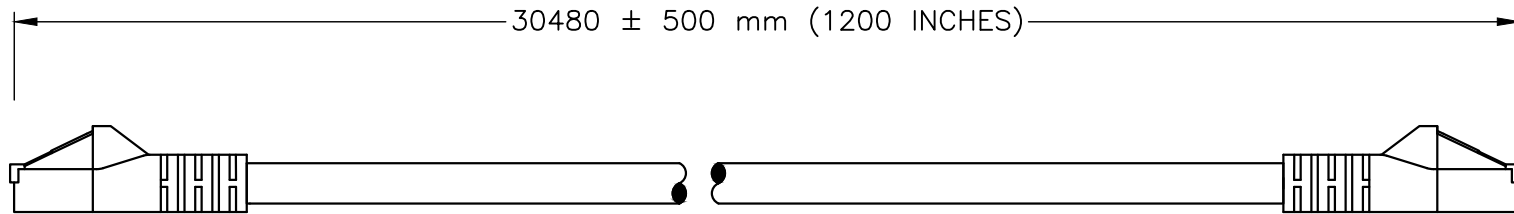

CERTIFICATIONS

ROHS

CAT6 MALE PLUG

CAT6 MALE PLUG

SPECIFICATIONS:

1. OVERALL LENGTH: 100 FEET
2. WIRE: 24 AWG
3. SHIELD TYPE: UNSHIELDED
4. CABLE END 1: CAT6 MALE PLUG
5. CABLE END 2: CAT6 MALE PLUG
6. DIAMETER: 0.217 INCHES
7. WEIGHT: 2.94 LBS / 1.34 KG
8. COLOR: RED
9. MISCELLANEOUS:

ALL DIMENSIONS ARE IN MILLIMETERS

WORLD CORD SETS, INC.

TEL (860)763-2100
FAX (860)763-1183

www.WorldCordSets.com
sales@WorldCordSets.com

TITLE

CAT6 ETHERNET PATCH CABLE, SNAGLESS/MOLDED BOOT

THIS DOCUMENT AND THE INFORMATION CONTAINED HEREIN ARE THE PROPRIETARY CONFIDENTIAL PROPERTY OF WORLD CORD SETS. NO USE OR REPRODUCTION IN PART OR WHOLE MAY BE MADE WITHOUT WRITTEN PERMISSION FROM WORLD CORD SETS.