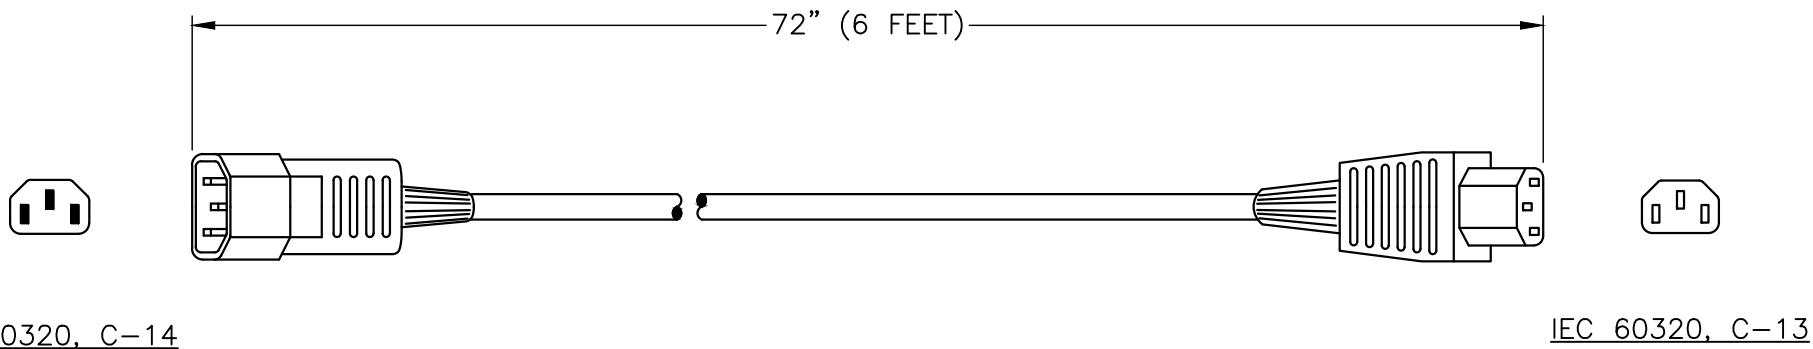

APPROVALS	CSA <input checked="" type="checkbox"/>	UL <input checked="" type="checkbox"/>
STANDARDS	IEC 60320 <input checked="" type="checkbox"/>	

SPECIFICATIONS:

1. OVERALL LENGTH: 72 Inches (6 Feet)
2. CONDUCTORS: 18 AWG x 3
3. JACKET: SJTOW, 105°C, ORANGE
4. PLUG: IEC 60320 C-14, STRAIGHT, ORANGE
5. CONNECTOR: IEC 60320 C-13, STRAIGHT, ORANGE
6. RATED: 10 AMPERE 250 VOLT

ALL DIMENSIONS ARE IN MILLIMETERS

WORLD CORD SETS, INC.			
TEL (860)763-2100			www.WorldCordSets.com
FAX (860)763-1183			sales@WorldCordSets.com
TITLE			
CUSTOM CORDSET			
SCALE	DATE	PART NO.	REV
NONE	01-25-2008	1413-F-072-ORG	-