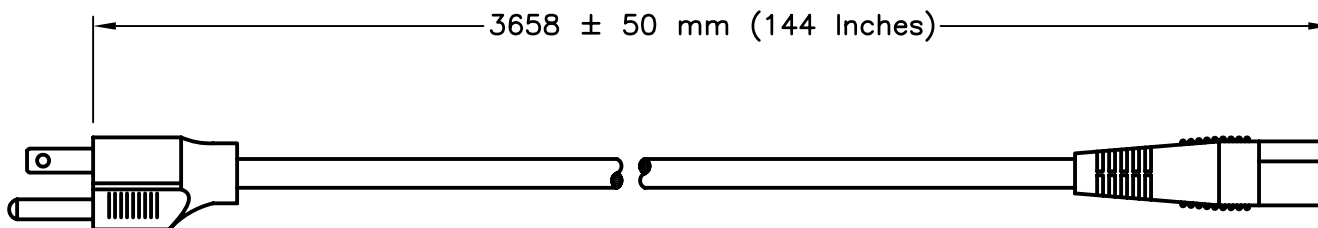

NEMA 5-15P

IEC 60320, C-13

SPECIFICATIONS:

- 1. OVERALL LENGTH: 12 FEET
- 2. CONDUCTORS: 14 AWG x 3
- 3. JACKET: SJT(OW), 105°C, BLUE
- 4. PLUG: NEMA 5-15P, STRAIGHT
- 5. CONNECTOR: IEC 60320 C-13, STRAIGHT
- 6. RATED: 15 AMPERE 125 VOLT
- 7. PUT-UP: COILED
- 8. WEIGHT (APPROX): 1.25 LBS / 0.57 kg

WORLD CORD SETS, INC.			
TEL (860)763-2100			
FAX (860)763-1183		www.WorldCordSets.com	
		sales@WorldCordSets.com	
TITLE			
DETACHABLE POWER CORD			
SCALE	DATE	PART NO.	REV
NONE	06-01-2010	51513-H-144-BLU	—