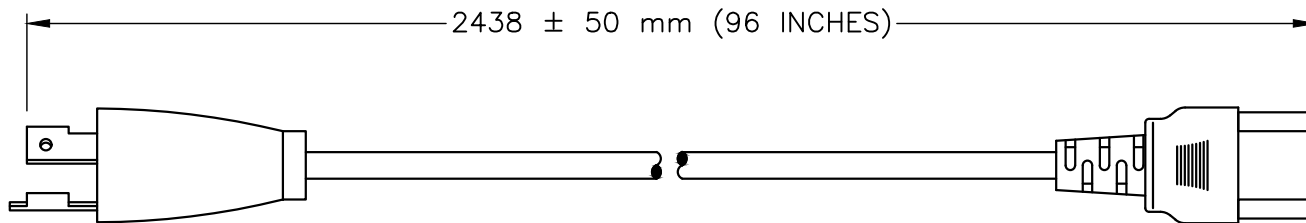

ALL DIMENSIONS ARE IN MILLIMETERS

NEMA L6-20P

IEC 60320 C21

**SPECIFICATIONS:**

- 1. OVERALL LENGTH: 8 FEET (2.44 m)
- 2. CONDUCTORS: 12awg-3c
- 3. JACKET: SJT, BLACK
- 4. PLUG: NEMA L6-20P, TWIST-LOCK, BLACK
- 5. CONNECTOR: IEC 60320 C-21, BLACK
- 6. RATED: 20A 250V
- 8. WEIGHT (APPROX.): 1.2 LBS (0.55Kg)

**WORLD CORD SETS, INC.**

TEL (860)763-2100  
FAX (860)763-1183

www.WorldCordSets.com  
sales@WorldCordSets.com

TITLE  
NEMA L6-20P to C-21 20A 250V BLACK Power Cord

THIS DOCUMENT AND THE INFORMATION CONTAINED HEREIN ARE THE PROPRIETARY CONFIDENTIAL PROPERTY OF WORLD CORD SETS. NO USE OR REPRODUCTION IN PART OR WHOLE MAY BE MADE WITHOUT WRITTEN PERMISSION FROM WORLD CORD SETS.	SCALE	DATE	PART NO.	REV
	NONE	8-6-2018	L62021-J-096	-