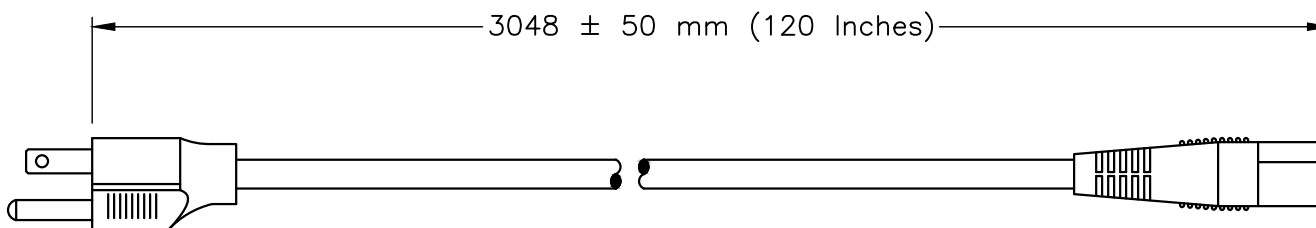

NEMA 5-15P

IEC 60320, C-13

SPECIFICATIONS:

1. OVERALL LENGTH: 10 FEET
2. CONDUCTORS: 18 AWG x 3
3. JACKET: SJT(OW), 105°C, RED
4. PLUG: NEMA 5-15P, STRAIGHT, RED
5. CONNECTOR: IEC 60320 C-13, STRAIGHT, RED
6. RATED: 10 AMPERE 125 VOLT
7. PUT-UP: COILED
8. WEIGHT (APPROX): 0.68 LBS / 0.31 kg

SCALE  
NONE

DATE  
05-03-2010

PART NO.  
**51513-F-120-RED**

REV  
-