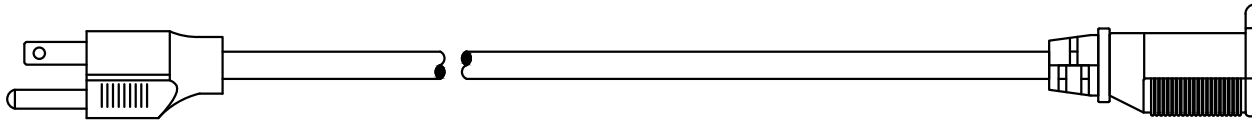

7620 ± 100 mm (300 Inches)

NEMA 5-15P

NEMA 5-15R

**SPECIFICATIONS:**

- 1. OVERALL LENGTH: 25 FEET
- 2. CONDUCTORS: 14 AWG x 3
- 3. JACKET: SJTW, YELLOW
- 4. PLUG: NEMA 5-15P, STRAIGHT, MOLDED, CLEAR
- 5. CONNECTOR: NEMA 5-15R, STRAIGHT, MOLDED, CLEAR
- 6. RATED: 15A 125V
- 7. PUT-UP: COILED
- 8. WEIGHT(APPROX) 2.2 LBS / 1 kg

**WORLD CORD SETS, INC.**

TEL (860)763-2100  
FAX (860)763-1183

www.WorldCordSets.com  
sales@WorldCordSets.com

TITLE  
25FT 15A 125V TEMP-FLEX-35 YELLOW CORD WITH  
POWER-ON ILLUMINATION

SCALE NONE	DATE 6/1/2018	PART NO. <b>515515-H-300.969</b>	REV —
---------------	------------------	-------------------------------------	----------