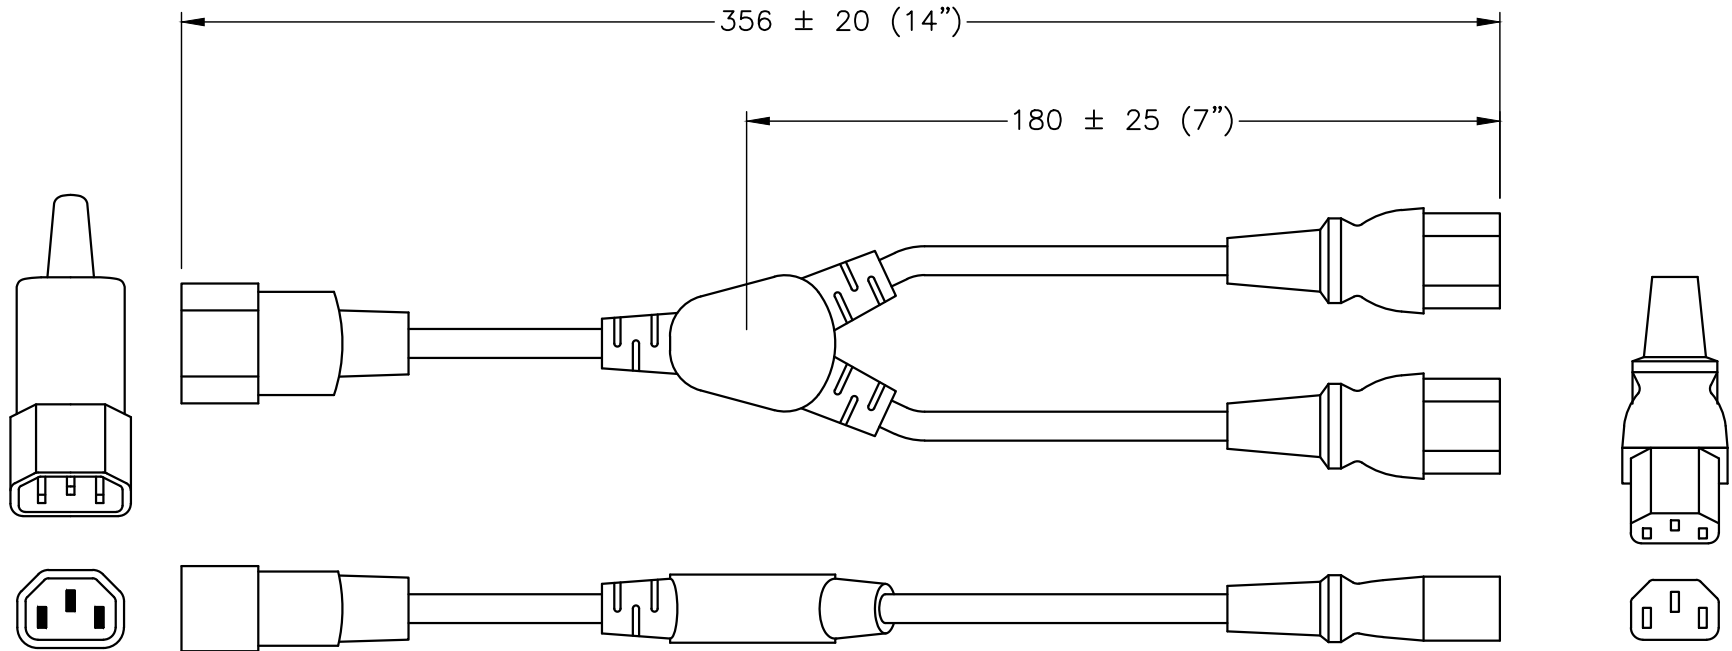

ALL DIMENSIONS ARE IN MILLIMETERS

IEC 60320 C-14

2x IEC 60320 C-13

SPECIFICATIONS:

1. OVERALL LENGTH: 14 INCHES
2. CONDUCTORS: 16awg-3c
3. JACKET: SJT, 105°C, BLACK
4. PLUG: IEC 60320 C14, STRAIGHT, BLACK
5. CONNECTOR: 2X IEC 60320 C13, STRAIGHT, BLACK
6. RATED: 13 AMPERE 250 VOLT
7. PUT-UP: BULK
8. WEIGHT (APPROX): 0.3 LBS / 0.14 Kg