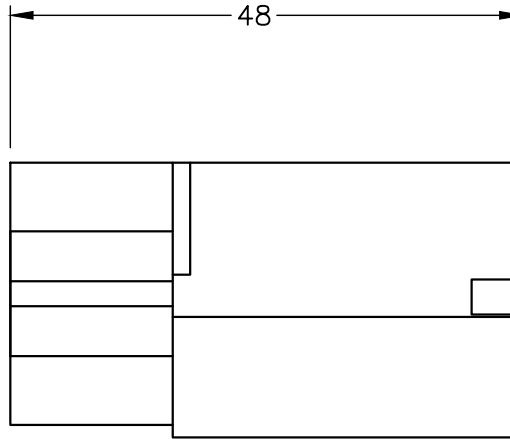

APPROVALS	UL <input checked="" type="checkbox"/>	C-UL <input checked="" type="checkbox"/>
CERTIFICATIONS	ROHS <input checked="" type="checkbox"/>	

ALL DIMENSIONS ARE IN MILLIMETERS

SCHUKO CEE7
(PLUG SIDE)

UNIVERSAL PLUG
(CONNECTOR SIDE)

SPECIFICATIONS:

OVERALL LENGTH: 48 mm
 PLUG: SCHUKO CEE7 (M), BLACK
 CONNECTOR: UNIVERSAL PLUG
 RATED: 16 AMPERE 125 VOLT

WORLD CORD SETS, INC.

TEL (860)763-2100
 FAX (860)763-1183