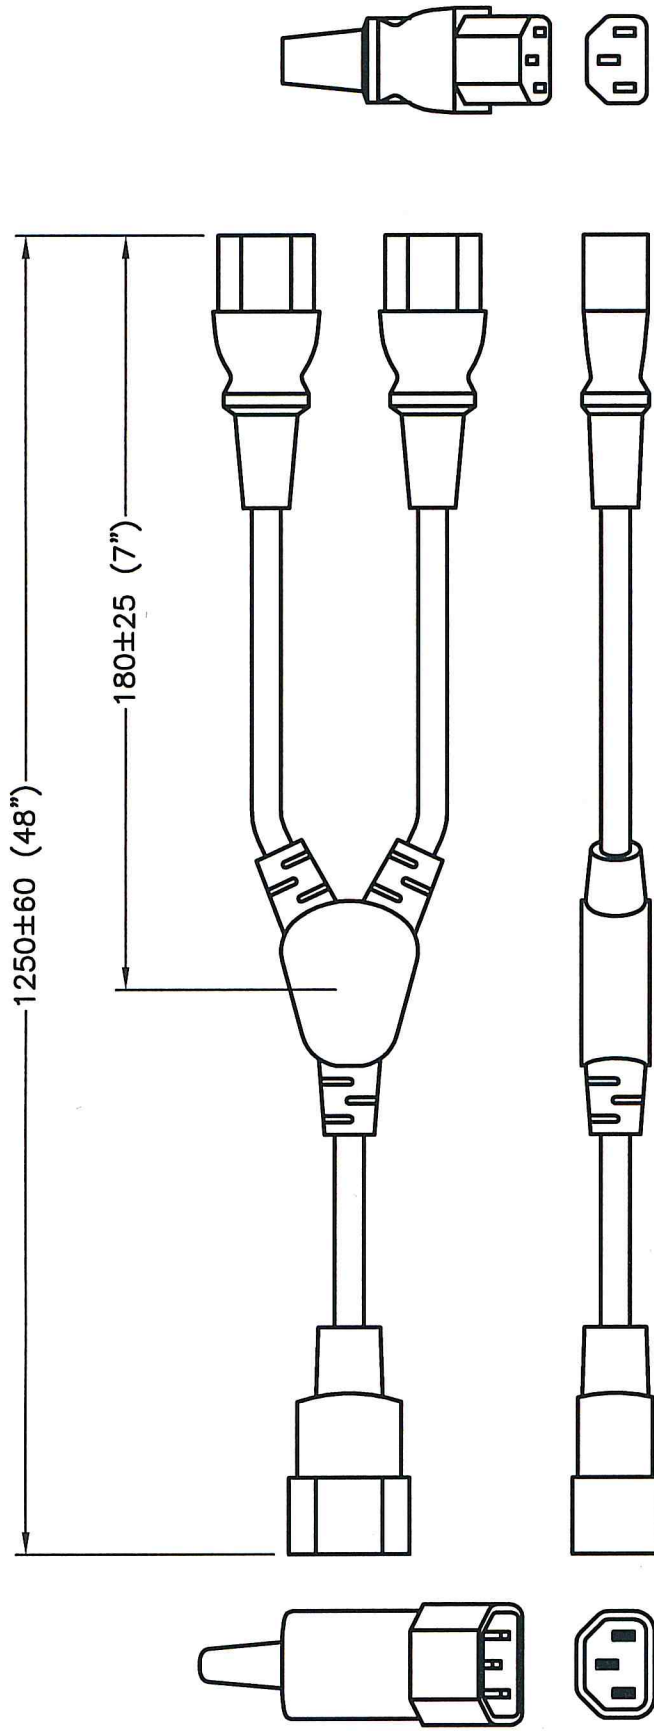

ALL DIMENSIONS ARE IN MILLIMETERS

IEC 60320 C-14

2x IEC 60320 C-13

SPECIFICATIONS:

1. OVERALL LENGTH: 48 INCHES
2. CONDUCTORS: 18awg-3c
3. JACKET: SJT, 105°C, BLACK
4. PLUG: IEC 60320 C14, STRAIGHT, BLACK
5. CONNECTOR: 2X IEC 60320 C13, STRAIGHT, BLACK
6. RATED: 10 AMPERE 250 VOLT
7. PUT-UP: BULK
8. WEIGHT (APPROX): 0.65 LBS / 0.30 Kg