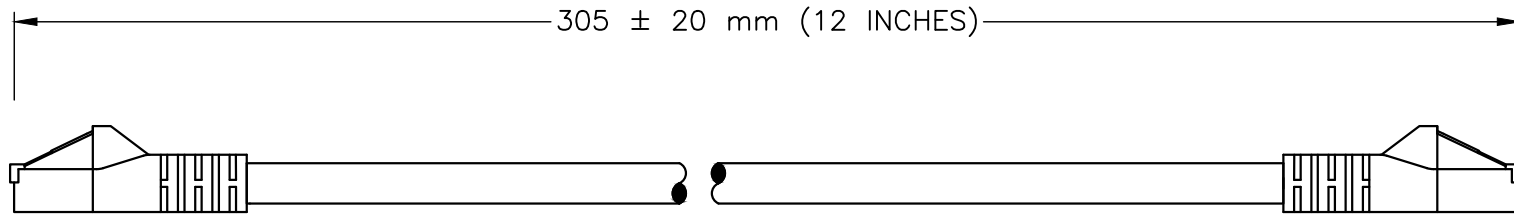

CERTIFICATIONS

ROHS

CAT6 MALE PLUG

CAT6 MALE PLUG

SPECIFICATIONS:

1. OVERALL LENGTH: 1 FOOT
2. WIRE: 24 AWG
3. SHIELD TYPE: UNSHIELDED
4. CABLE END 1: CAT6 MALE PLUG
5. CABLE END 2: CAT6 MALE PLUG
6. DIAMETER: 0.217 INCHES
7. WEIGHT: 0.06 LBS / 0.03 KG
8. COLOR: BLUE
9. MISCELLANEOUS:

ALL DIMENSIONS ARE IN MILLIMETERS

WORLD CORD SETS, INC.

TEL (860)763-2100
FAX (860)763-1183

www.WorldCordSets.com
sales@WorldCordSets.com

TITLE

CAT6 ETHERNET PATCH CABLE, SNAGLESS/MOLDED BOOT

THIS DOCUMENT AND THE INFORMATION CONTAINED HEREIN ARE THE PROPRIETARY CONFIDENTIAL PROPERTY OF WORLD CORD SETS. NO USE OR REPRODUCTION IN PART OR WHOLE MAY BE MADE WITHOUT WRITTEN PERMISSION FROM WORLD CORD SETS.