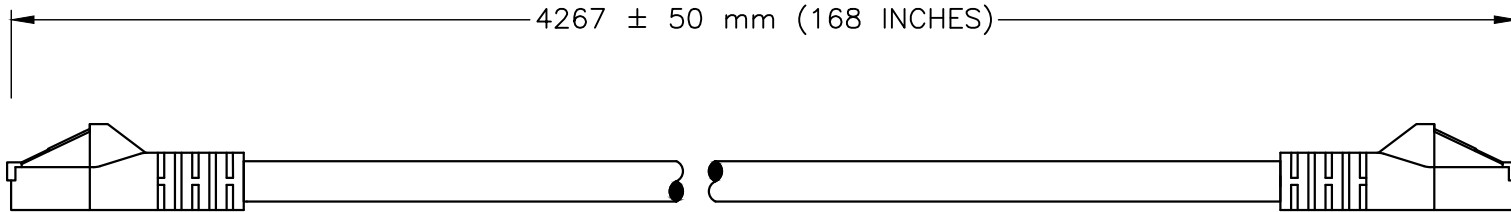

CERTIFICATIONS

ROHS

CAT6 MALE PLUG

CAT6 MALE PLUG

SPECIFICATIONS:

- 1. OVERALL LENGTH: 14 FEET
- 2. WIRE: 24 AWG
- 3. SHIELD TYPE: UNSHIELDED
- 4. CABLE END 1: CAT6 MALE PLUG
- 5. CABLE END 2: CAT6 MALE PLUG
- 6. DIAMETER: 0.217 INCHES
- 7. WEIGHT: 0.7 LBS / 0.32 KG
- 8. COLOR: BLUE
- 9. MISCELLANEOUS:

ALL DIMENSIONS ARE IN MILLIMETERS

**WORLD CORD SETS, INC.**

TEL (860)763-2100  
FAX (860)763-1183

www.WorldCordSets.com  
sales@WorldCordSets.com

TITLE  
CAT6 ETHERNET PATCH CABLE, SNAGLESS/MOLDED BOOT

THIS DOCUMENT AND THE INFORMATION CONTAINED HEREIN ARE THE PROPRIETARY CONFIDENTIAL PROPERTY OF WORLD CORD SETS. NO USE OR REPRODUCTION IN PART OR WHOLE MAY BE MADE WITHOUT WRITTEN PERMISSION FROM WORLD CORD SETS.