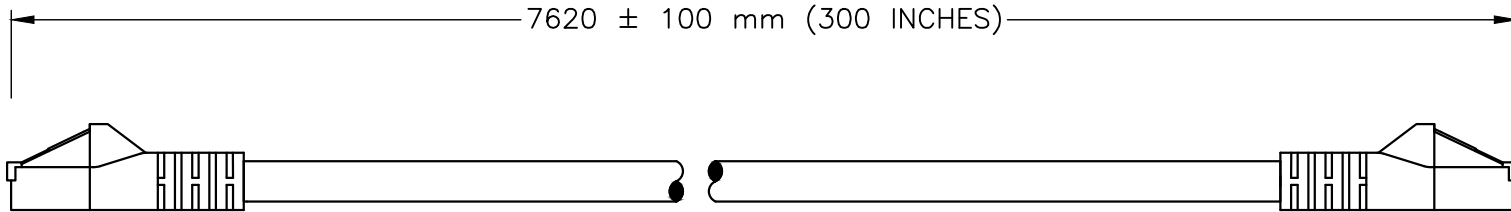

CERTIFICATIONS

ROHS

CAT6 MALE PLUG

CAT6 MALE PLUG

SPECIFICATIONS:

- 1. OVERALL LENGTH: 25 FEET
- 2. WIRE: 24 AWG
- 3. SHIELD TYPE: UNSHIELDED
- 4. CABLE END 1: CAT6 MALE PLUG
- 5. CABLE END 2: CAT6 MALE PLUG
- 6. DIAMETER: 0.217 INCHES
- 7. WEIGHT: 0.8 LBS / 0.36 KG
- 8. COLOR: BLACK
- 9. MISCELLANEOUS:

ALL DIMENSIONS ARE IN MILLIMETERS

WORLD CORD SETS, INC.

TEL (860)763-2100
FAX (860)763-1183

www.WorldCordSets.com
sales@WorldCordSets.com

TITLE

CAT6 ETHERNET PATCH CABLE, SNAGLESS/MOLDED BOOT

THIS DOCUMENT AND THE INFORMATION CONTAINED HEREIN ARE THE PROPRIETARY CONFIDENTIAL PROPERTY OF WORLD CORD SETS. NO USE OR REPRODUCTION IN PART OR WHOLE MAY BE MADE WITHOUT WRITTEN PERMISSION FROM WORLD CORD SETS.