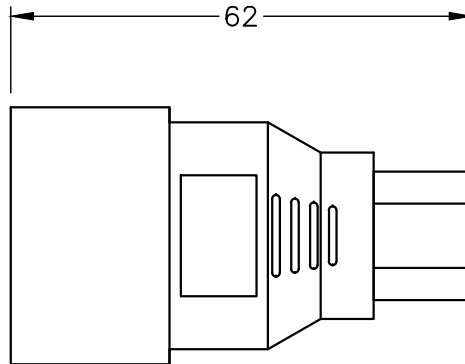

ALL DIMENSIONS ARE IN MILLIMETERS

IEC 60320 C20
(PLUG SIDE)

IEC 60320 C5
(CONNECTOR SIDE)

SPECIFICATIONS:

OVERALL LENGTH: 62 mm
 PLUG: IEC 60320 C20, BLACK
 CONNECTOR: IEC 60320 C5, BLACK
 RATED: 10 AMPERE 125 VOLT