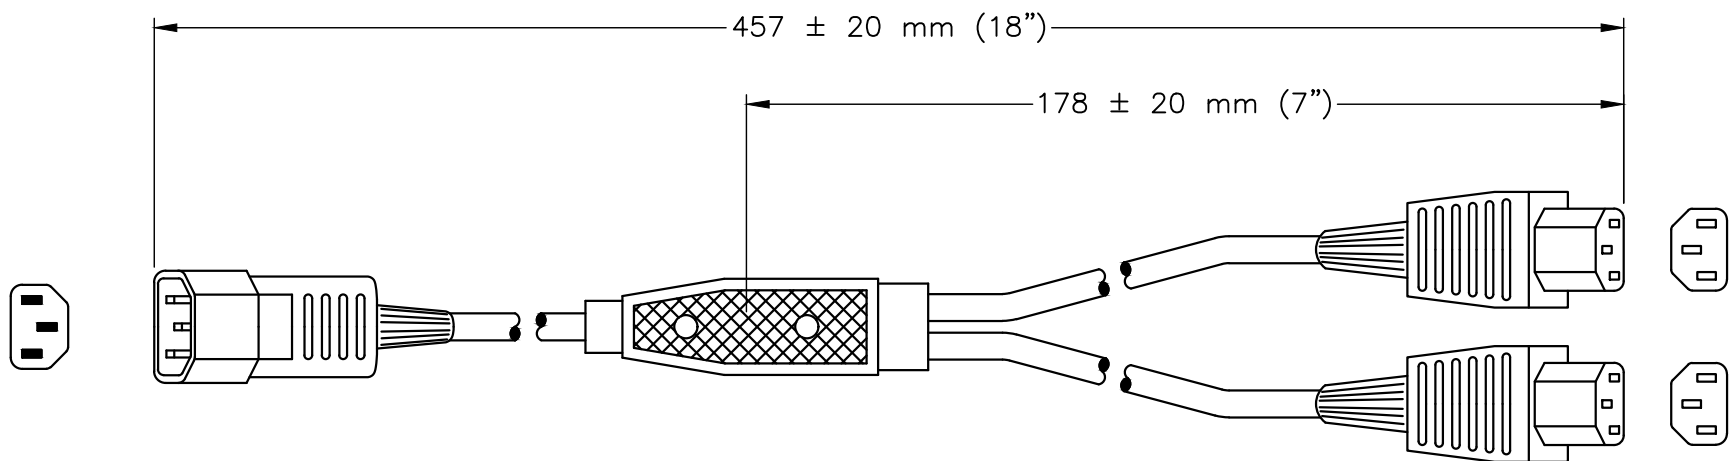

ALL DIMENSIONS ARE IN MILLIMETERS

IEC 60320 C-14

2x IEC 60320 C-13

SPECIFICATIONS:

1. OVERALL LENGTH: 18 INCHES
2. CONDUCTORS: 18awg-3c
3. JACKET: SJT, 105°C, BLACK
4. PLUG: IEC 60320 C14, STRAIGHT, BLACK
5. CONNECTOR: 2X IEC 60320 C13, STRAIGHT, BLACK
6. RATED: 10 AMPERE 250 VOLT
7. PUT-UP: BULK
8. WEIGHT (APPROX): 0.33 LBS / 0.15 Kg