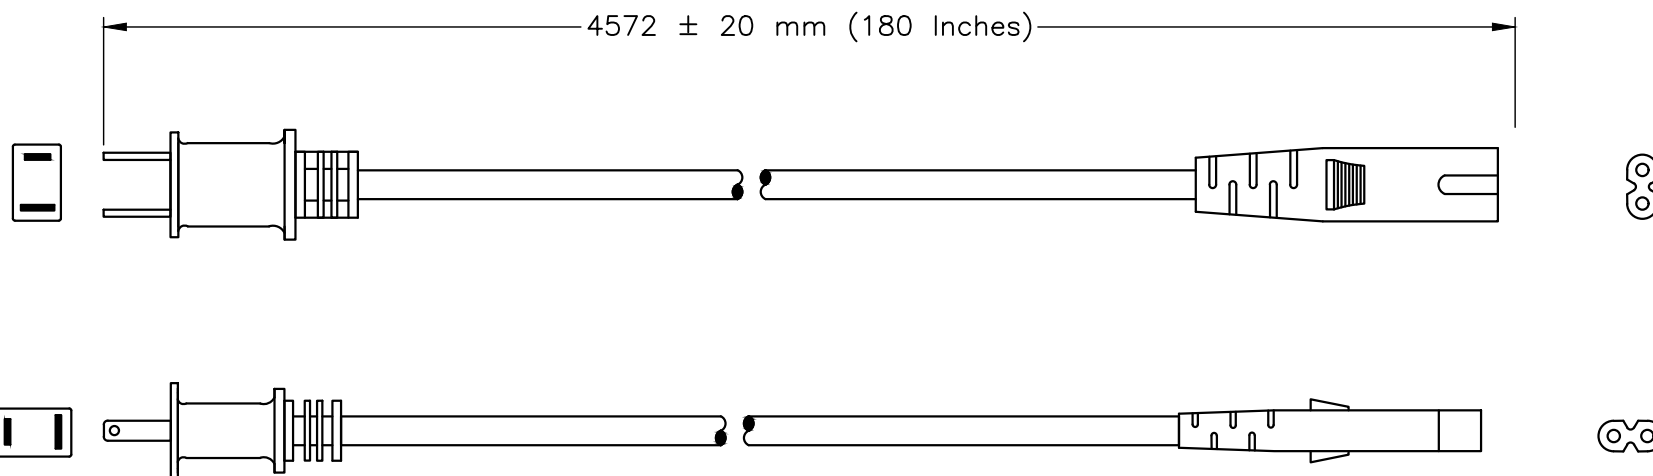

NEMA 1-15P

IEC 60320, C-7

SPECIFICATIONS:

- 1. CONDUCTORS: 18 AWG - 2C
- 2. JACKET: SJT(OW), 105°C, BLACK
- 3. PLUG: NEMA 1-15P, STRAIGHT, BLACK
- 4. CONNECTOR: IEC 60320 C-7, STRAIGHT, BLACK
- 5. RATED: 10 AMPERE 125 VOLT
- 6. PUT-OUT Coiled
- 6. MISCELLANEOUS:

<b>WORLD CORD SETS, INC.</b>			
TEL (860)763-2100			www.WorldCordSets.com
FAX (860)763-1183			sales@WorldCordSets.com
TITLE			
NEMA 1-15 C7 18/2 SJTOW BLACK			
SCALE	DATE	PART NO.	REV
NONE	05-17-2018	<b>11507-F-180</b>	-