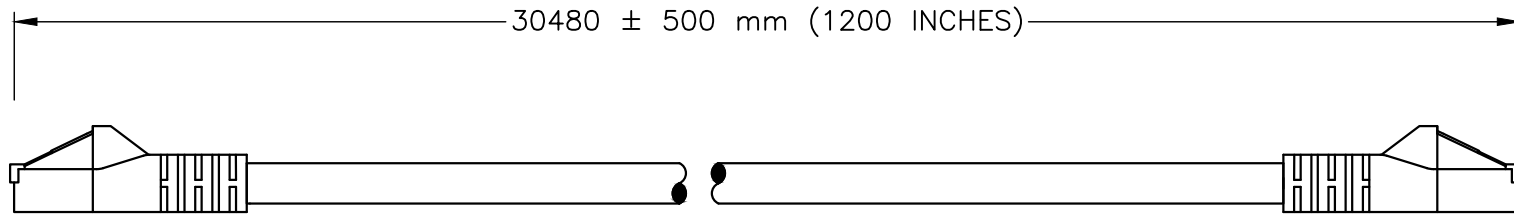

CERTIFICATIONS

ROHS

CAT6 MALE PLUG

CAT6 MALE PLUG

SPECIFICATIONS:

1. OVERALL LENGTH: 100 FEET
2. WIRE: 24 AWG
3. SHIELD TYPE: UNSHIELDED
4. CABLE END 1: CAT6 MALE PLUG
5. CABLE END 2: CAT6 MALE PLUG
6. DIAMETER: 0.217 INCHES
7. WEIGHT: 2.94 LBS / 1.34 KG
8. COLOR: BLUE
9. MISCELLANEOUS:

ALL DIMENSIONS ARE IN MILLIMETERS

WORLD CORD SETS, INC.

TEL (860)763-2100
FAX (860)763-1183

www.WorldCordSets.com
sales@WorldCordSets.com

TITLE
CAT6 ETHERNET PATCH CABLE, SNAGLESS/MOLDED BOOT

THIS DOCUMENT AND THE INFORMATION CONTAINED HEREIN ARE THE PROPRIETARY CONFIDENTIAL PROPERTY OF WORLD CORD SETS. NO USE OR REPRODUCTION IN PART OR WHOLE MAY BE MADE WITHOUT WRITTEN PERMISSION FROM WORLD CORD SETS.