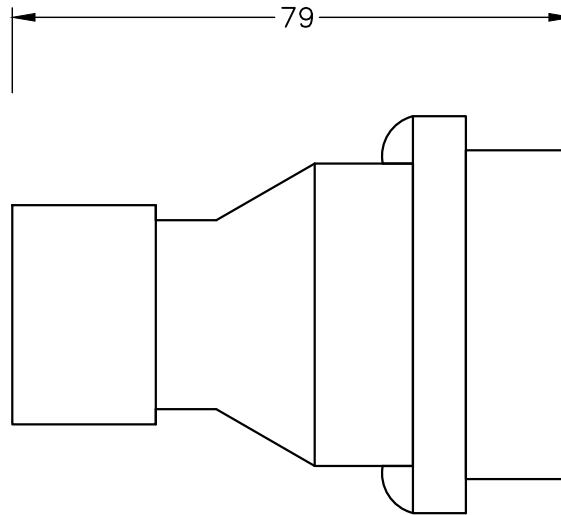

ALL DIMENSIONS ARE IN MILLIMETERS

IEC 60320 C14
(PLUG SIDE)

SCHUKO CEE7
(CONNECTOR SIDE)

SPECIFICATIONS:

OVERALL LENGTH: 79 mm
 PLUG: IEC 60320 C14, BLACK
 CONNECTOR: SCHUKO CEE7, BLACK
 RATED: 10 AMPERE 125 VOLT

WORLD CORD SETS, INC.

TEL (860)763-2100
 FAX (860)763-1183

www.WorldCordSets.com
 sales@WorldCordSets.com

TITLE
 ADAPTER IEC 60320 C14 ITO SCHUKO CEE7 10A

SCALE NONE	DATE 08-19-2016	PART NO. AD-14FE	REV —
---------------	--------------------	----------------------------	----------