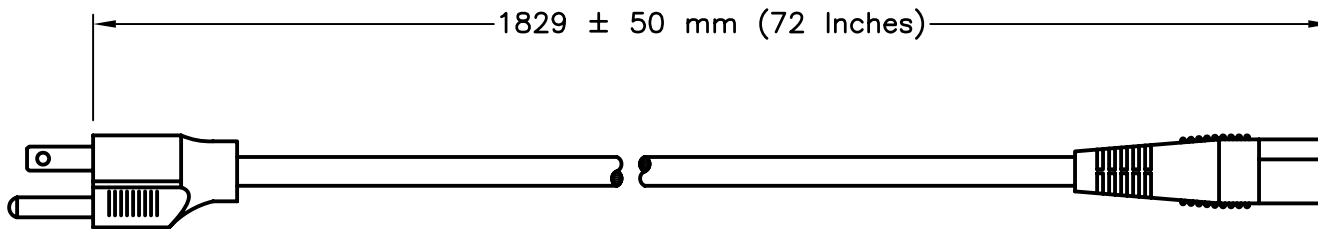

NEMA 5-15P

IEC 60320, C-13

SPECIFICATIONS:

- 1. OVERALL LENGTH: 6 FEET
- 2. CONDUCTORS: 14 AWG x 3
- 3. JACKET: SJT(OW), 105°C, BLUE
- 4. PLUG: NEMA 5-15P, STRAIGHT
- 5. CONNECTOR: IEC 60320 C-13, STRAIGHT
- 6. RATED: 15 AMPERE 125 VOLT
- 7. PUT-UP: COILED
- 8. WEIGHT (APPROX): 0.65 LBS / 0.30 kg

WORLD CORD SETS, INC.			
TEL (860)763-2100		www.WorldCordSets.com	
FAX (860)763-1183		sales@WorldCordSets.com	
TITLE			
DETACHABLE POWER CORD			
SCALE	DATE	PART NO.	REV
NONE	06-01-2010	51513-H-072-BLU	—