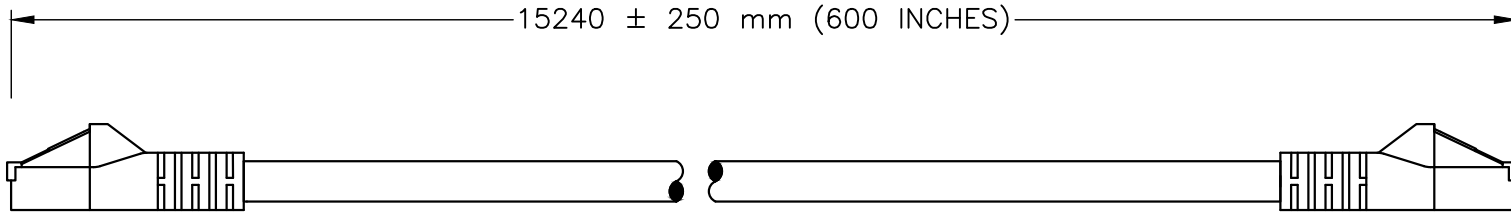

CERTIFICATIONS

ROHS

CAT6 MALE PLUG

CAT6 MALE PLUG

SPECIFICATIONS:

- 1. OVERALL LENGTH: 50 FEET
- 2. WIRE: 24 AWG
- 3. SHIELD TYPE: UNSHIELDED
- 4. CABLE END 1: CAT6 MALE PLUG
- 5. CABLE END 2: CAT6 MALE PLUG
- 6. DIAMETER: 0.217 INCHES
- 7. WEIGHT: 1.5 LBS / 0.68 KG
- 8. COLOR: RED
- 9. MISCELLANEOUS:

ALL DIMENSIONS ARE IN MILLIMETERS

WORLD CORD SETS, INC.

TEL (860)763-2100
FAX (860)763-1183

www.WorldCordSets.com
sales@WorldCordSets.com

TITLE

CAT6 ETHERNET PATCH CABLE, SNAGLESS/MOLDED BOOT

THIS DOCUMENT AND THE INFORMATION CONTAINED HEREIN ARE THE PROPRIETARY CONFIDENTIAL PROPERTY OF WORLD CORD SETS. NO USE OR REPRODUCTION IN PART OR WHOLE MAY BE MADE WITHOUT WRITTEN PERMISSION FROM WORLD CORD SETS.