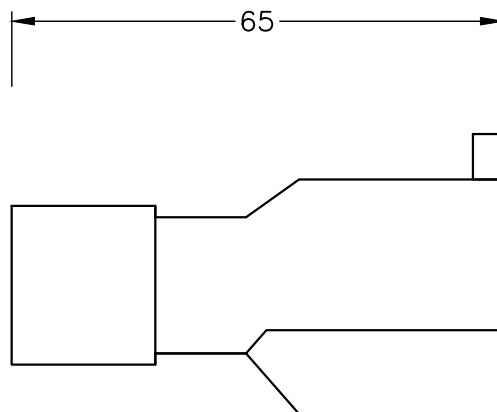

ALL DIMENSIONS ARE IN MILLIMETERS

IEC 60320 C14
(PLUG SIDE)

NEMA 5-15/20R
(CONNECTOR SIDE)

SPECIFICATIONS:

OVERALL LENGTH: 65 mm
 PLUG: IEC 60320 C14, BLACK
 CONNECTOR: NEMA 5-15/20R (T-SLOT), BLACK
 RATED: 10 AMPERE 125 VOLT

WORLD CORD SETS, INC.

TEL (860)763-2100
 FAX (860)763-1183

www.WorldCordSets.com
 sales@WorldCordSets.com

TITLE
 ADAPTER IEC 60320 C14 to NEMA 5-15/20R (T-SLOT)

SCALE NONE	DATE 08-19-2016	PART NO. AD-14515520	REV -
---------------	--------------------	--------------------------------	----------