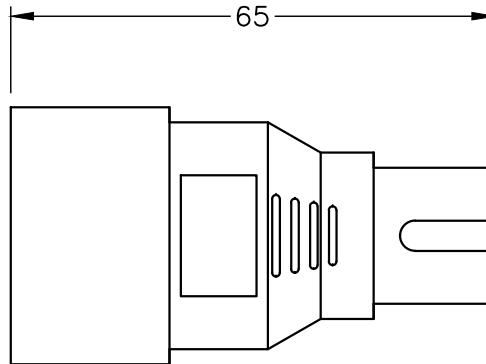

ALL DIMENSIONS ARE IN MILLIMETERS

IEC 60320 C20
(PLUG SIDE)

IEC 60320 C7
(CONNECTOR SIDE)

SPECIFICATIONS:

OVERALL LENGTH: 65 mm
 PLUG: IEC 60320 C20, BLACK
 CONNECTOR: IEC 60320 C7, BLACK
 RATED: 10 AMPERE 125 VOLT