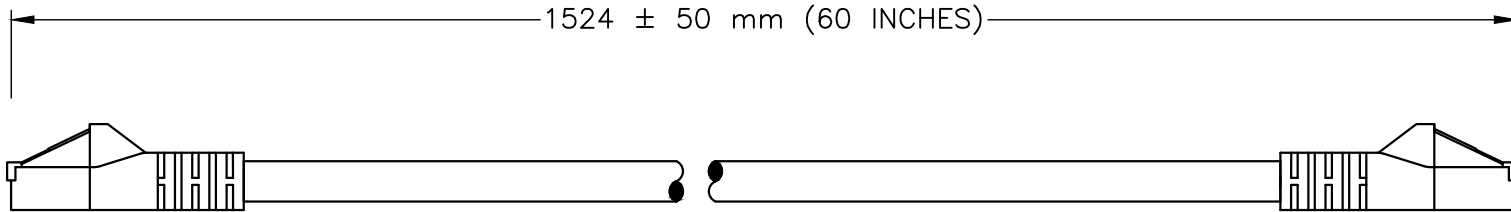

CERTIFICATIONS

ROHS

CAT6 MALE PLUG

CAT6 MALE PLUG

SPECIFICATIONS:

- 1. OVERALL LENGTH: 5 FEET
- 2. WIRE: 24 AWG
- 3. SHIELD TYPE: UNSHIELDED
- 4. CABLE END 1: CAT6 MALE PLUG
- 5. CABLE END 2: CAT6 MALE PLUG
- 6. DIAMETER: 0.217 INCHES
- 7. WEIGHT: 0.15 LBS / 0.07 KG
- 8. COLOR: BLACK
- 9. MISCELLANEOUS:

ALL DIMENSIONS ARE IN MILLIMETERS

WORLD CORD SETS, INC.

TEL (860)763-2100
FAX (860)763-1183

www.WorldCordSets.com
sales@WorldCordSets.com

TITLE

CAT6 ETHERNET PATCH CABLE, SNAGLESS/MOLDED BOOT

THIS DOCUMENT AND THE INFORMATION CONTAINED HEREIN ARE THE PROPRIETARY CONFIDENTIAL PROPERTY OF WORLD CORD SETS. NO USE OR REPRODUCTION IN PART OR WHOLE MAY BE MADE WITHOUT WRITTEN PERMISSION FROM WORLD CORD SETS.