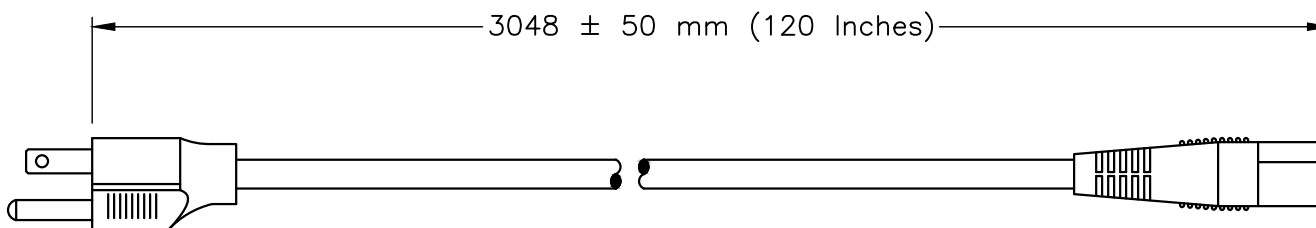

NEMA 5-15P

IEC 60320, C-13

SPECIFICATIONS:

1. OVERALL LENGTH: 10 FEET
2. CONDUCTORS: 18 AWG x 3
3. JACKET: SJT(OW), 105°C, WHITE
4. PLUG: NEMA 5-15P, STRAIGHT, WHITE
5. CONNECTOR: IEC 60320 C-13, STRAIGHT, WHITE
6. RATED: 10 AMPERE 125 VOLT
7. PUT-UP: COILED
8. WEIGHT (APPROX): 0.68 LBS / 0.31 kg