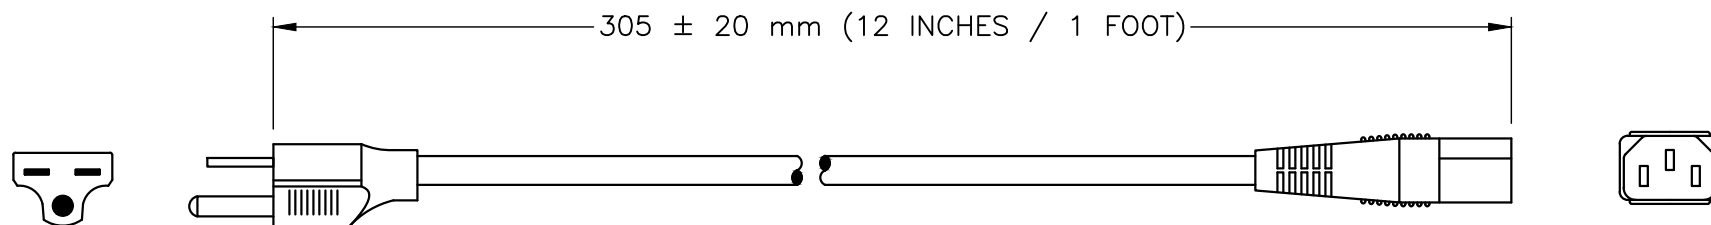

NEMA 6-15P

IEC 60320, C-13

SPECIFICATIONS:

1. OVERALL LENGTH: 1 FOOT
2. CONDUCTORS: 14 AWG - 3C
3. JACKET: SJT(OW), 105°C, BLACK
4. PLUG: NEMA 6-15P, STRAIGHT, BLACK
5. CONNECTOR: IEC 60320 C-13, STRAIGHT, BLACK
6. RATED: 15 AMPERE 125 VOLT
7. MISCELLANEOUS