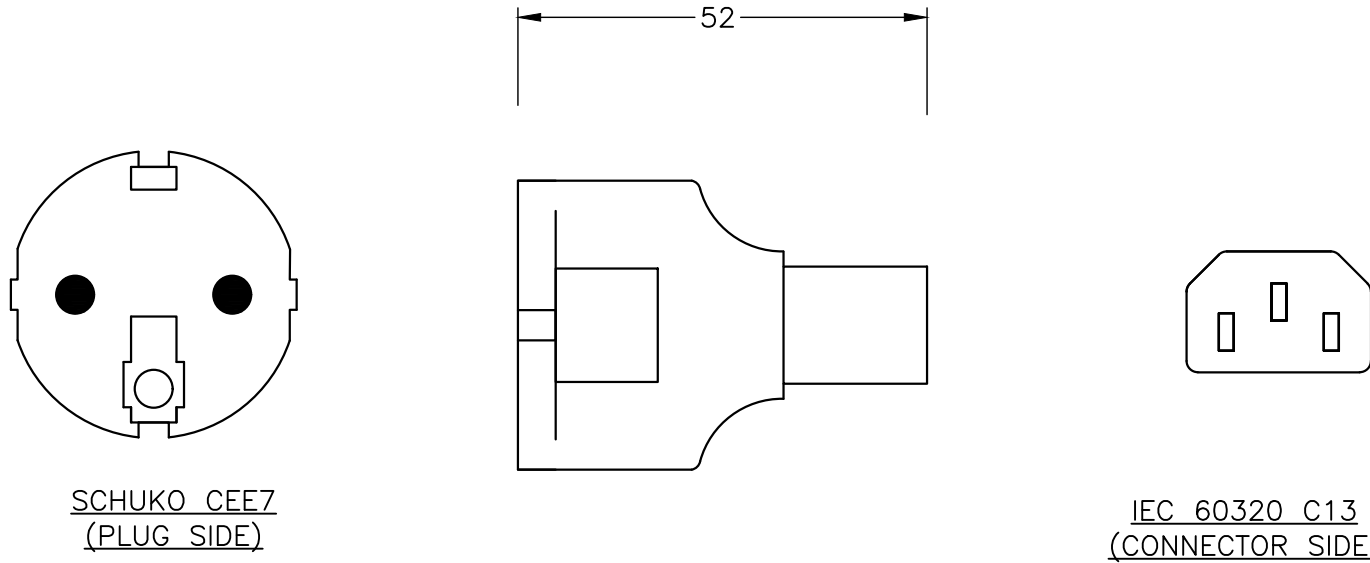

ALL DIMENSIONS ARE IN MILLIMETERS

SCHUKO CEE7  
(PLUG SIDE)

IEC 60320 C13  
(CONNECTOR SIDE)

SPECIFICATIONS:

OVERALL LENGTH: 52 mm  
 PLUG: SCHUKO CEE7 (M), BLACK  
 CONNECTOR: IEC 60320 C13 (F)  
 RATED: 10 AMPERE 125 VOLT

<b>WORLD CORD SETS, INC.</b>			
TEL (860)763-2100		www.WorldCordSets.com	
FAX (860)763-1183		sales@WorldCordSets.com	
TITLE			
ADAPTER SCHUKO CEE7 TO IEC 60320 C13 10A			
SCALE	DATE	PART NO.	REV
NONE	08-19-2016	<b>AD-FC13</b>	-