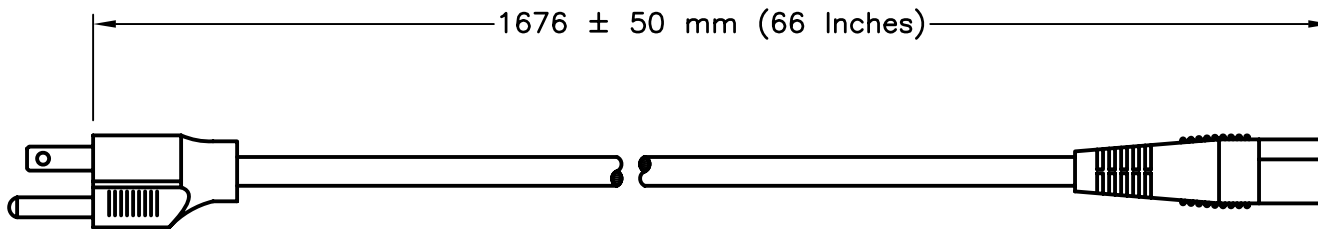

NEMA 5-15P

IEC 60320, C-13

SPECIFICATIONS:

- 1. OVERALL LENGTH: 5.5 FEET
- 2. CONDUCTORS: 18 AWG x 3
- 3. JACKET: SJT(OW), 105°C, BLACK
- 4. PLUG: NEMA 5-15P, STRAIGHT, BLACK
- 5. CONNECTOR: IEC 60320 C-13, STRAIGHT, BLACK
- 6. RATED: 10 AMPERE 125 VOLT
- 7. PUT-UP: COILED
- 8. WEIGHT (APPROX): 0.43 LBS / 0.20 kg

<b>WORLD CORD SETS, INC.</b>			
TEL (860)763-2100			
FAX (860)763-1183		www.WorldCordSets.com	
		sales@WorldCordSets.com	
TITLE			
DETACHABLE POWER CORD			
SCALE	DATE	PART NO.	REV
NONE	05-03-2010	51513-F-066	-