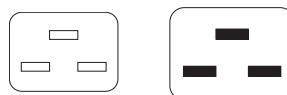

Colored Power Cords

COLORS AVAILABLE

-  BLACK
-  WHITE
-  GREY
-  RED
-  BLUE
-  PURPLE
-  YELLOW
-  ORANGE
-  GREEN
-  PINK

CONFIGURATIONS

- VOLTAGE : 250V
- AMPERAGE : 10A & 15A
- JACKET TYPE : SJT
- WIRE GAUGE : 18/3 & 14/3

C14 to C13

- VOLTAGE : 250V
- AMPERAGE : 10A & 15A
- JACKET TYPE : SJT
- WIRE GAUGE : 18/3 & 14/3

C14 to C19

- VOLTAGE : 250V
- AMPERAGE : 15A & 20A
- JACKET TYPE : SJT
- WIRE GAUGE : 14/3 & 12/3

C20 to C19