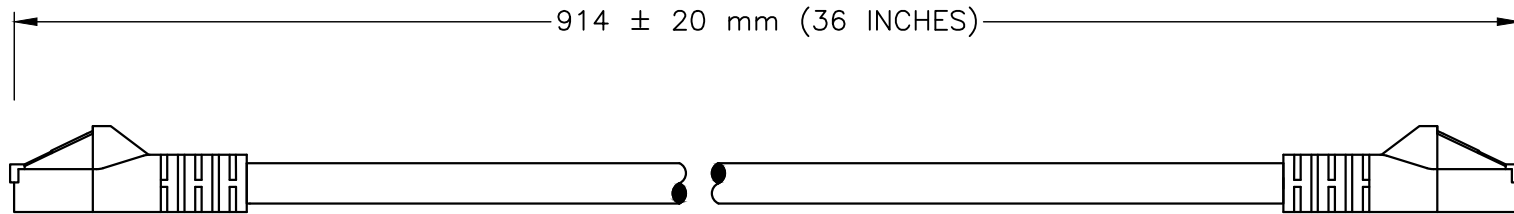

CERTIFICATIONS

ROHS

CAT6 MALE PLUG

CAT6 MALE PLUG

SPECIFICATIONS:

1. OVERALL LENGTH: 3 FEET
2. WIRE: 24 AWG
3. SHIELD TYPE: UNSHIELDED
4. CABLE END 1: CAT6 MALE PLUG
5. CABLE END 2: CAT6 MALE PLUG
6. DIAMETER: 0.217 INCHES
7. WEIGHT: 0.11 LBS / 0.05 KG
8. COLOR: BLUE
9. MISCELLANEOUS:

ALL DIMENSIONS ARE IN MILLIMETERS

**WORLD CORD SETS, INC.**

TEL (860)763-2100  
FAX (860)763-1183

www.WorldCordSets.com  
sales@WorldCordSets.com

TITLE

CAT6 ETHERNET PATCH CABLE, SNAGLESS/MOLDED BOOT

THIS DOCUMENT AND THE INFORMATION CONTAINED HEREIN ARE THE PROPRIETARY CONFIDENTIAL PROPERTY OF WORLD CORD SETS. NO USE OR REPRODUCTION IN PART OR WHOLE MAY BE MADE WITHOUT WRITTEN PERMISSION FROM WORLD CORD SETS.

SCALE  
NONE

DATE  
06-13-2018

PART NO.  
**4545U.60036.4B**

REV  
—