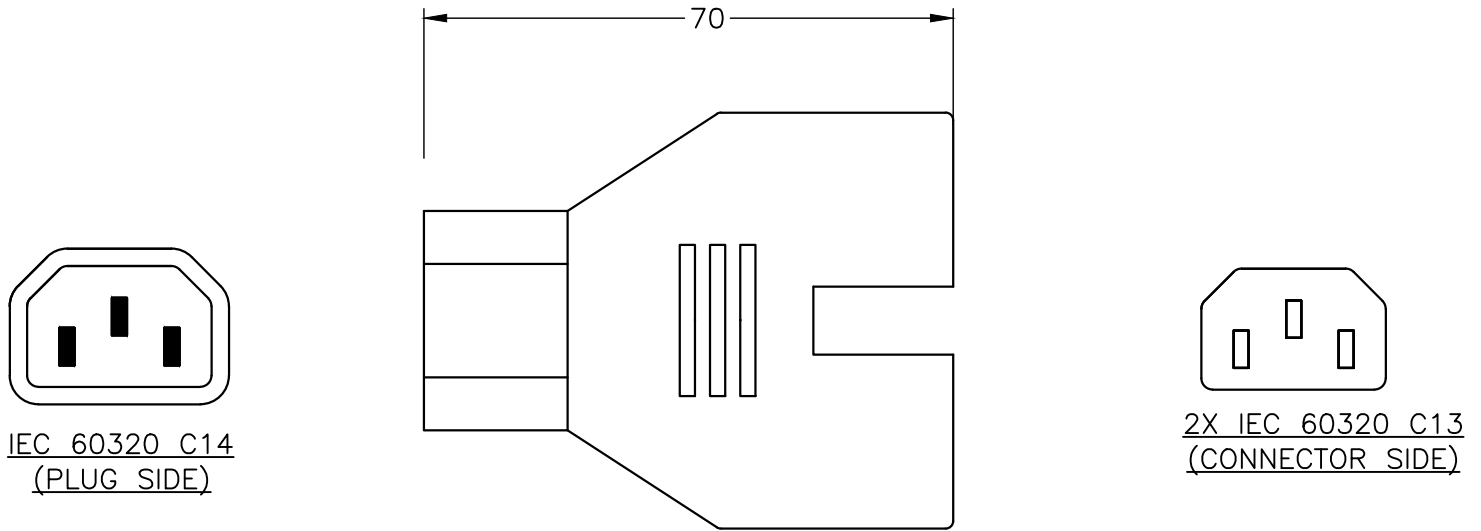

ALL DIMENSIONS ARE IN MILLIMETERS

IEC 60320 C14
(PLUG SIDE)

2X IEC 60320 C13
(CONNECTOR SIDE)

SPECIFICATIONS:

OVERALL LENGTH: 70 mm
 PLUG: IEC 60320 C14, BLACK
 CONNECTOR: 2X IEC 60320 C13, BLACK
 RATED: 10 AMPERE 125 VOLT

WORLD CORD SETS, INC.			
TEL (860)763-2100			www.WorldCordSets.com
FAX (860)763-1183			sales@WorldCordSets.com
TITLE			
ADAPTER C14 TO C13 SPLITTER			
SCALE	DATE	PART NO.	REV
NONE	08-19-2016	AD-1413(2)	-