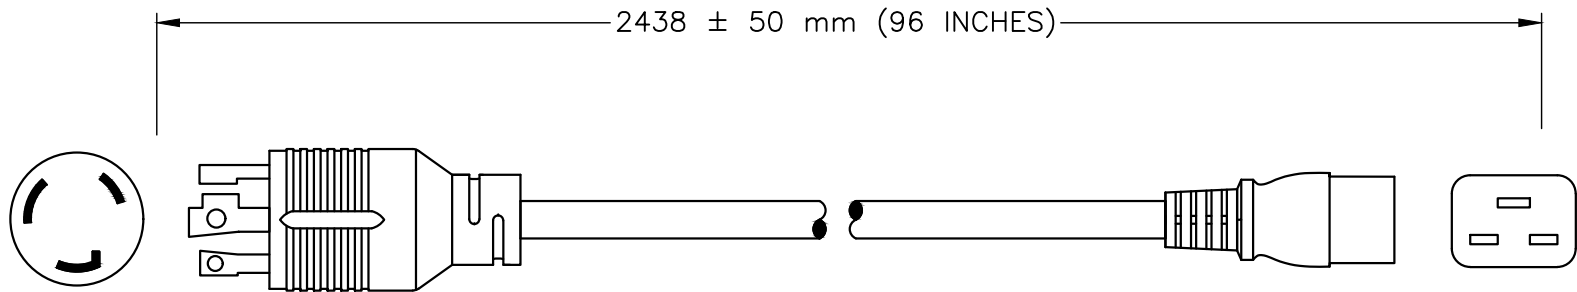

APPROVALS	UL ☒	C-UL ☒
CERTIFICATIONS	ROHS ☒	

NEMA L5-30P

IEC 60320 C19

SPECIFICATIONS:

1. OVERALL LENGTH:	8 FEET
2. CONDUCTORS:	12 AWG x 3C
3. JACKET:	SJT, BLACK
4. PLUG:	NEMA L5-30P, STRAIGHT, BLACK
5. CONNECTOR:	IEC 60320 C19, STRAIGHT, BLACK
6. RATED:	20A 125V
7. PUT-UP:	COILED
8. WEIGHT(APPROX)	2.4 LBS / 1.09 kg

WORLD CORD SETS, INC.

TEL (860)763-2100
FAX (860)763-1183

www.WorldCordSets.com
sales@WorldCordSets.com

TITLE
NEMA L5-30P POWER CORD, 12 AWG-3C, BLACK

THIS DOCUMENT AND THE INFORMATION CONTAINED HEREIN ARE THE PROPRIETARY CONFIDENTIAL PROPERTY OF WORLD CORD SETS. NO USE OR REPRODUCTION IN PART OR WHOLE MAY BE MADE WITHOUT WRITTEN PERMISSION FROM WORLD CORD SETS.	SCALE	DATE	PART NO.	REV
	NONE	06-18-2018	L53019-J-096	-