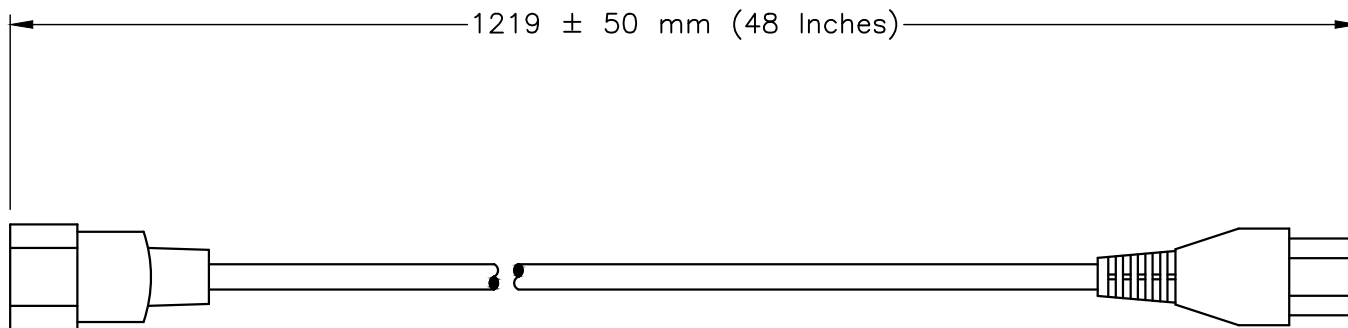

STANDARDS	IEC 60320 ☒
APPROVALS	UL ☒
CERTIFICATIONS	ROHS ☒