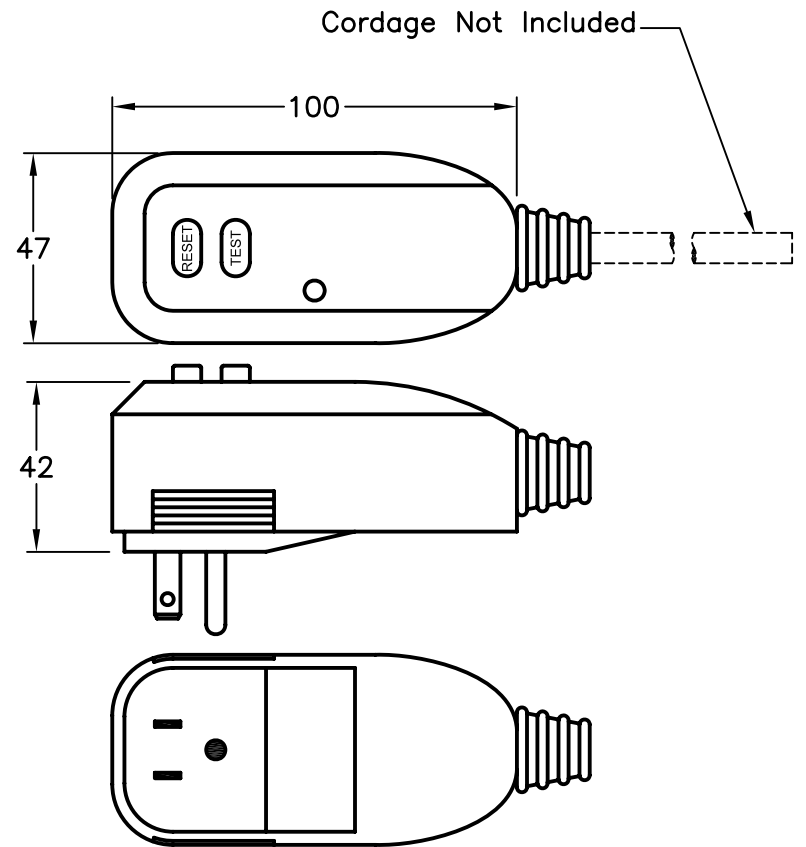

Description	User Attachable GFCI, Plug-Head Style
Plug Configuration	Nema 5-15p
Rated Current	8 amps
Rated Voltage	125 Volts
Frequency	50/60 Hz
Polarity	2 Pole 3 Wire
Tripping Current	4-6 mA
Maximum Tripping Time	25 ms
Ambient Temperature Range	-35C to 66C
Reset Type upon Power Loss	Automatic (also known as Passive or Latching)
Color	Black
Design	UL Standard 943 Class A with open neutral protection c-ETL-us Listed (INTERTEK) Rainproof Design
Cordage	Accepts 18/3 SJT(W)
Grommet	for 18/3 awg cordage
RoHS	RoHS compliant model is available
Function	Test and Reset Buttons not to be used as ON/OFF switch

ALL DIMENSIONS ARE IN MILLIMETERS

**WORLD CORD SETS, INC.**

TEL (860)763-2100  
FAX (860)763-1183

www.WorldCordSets.com  
sales@WorldCordSets.com

TITLE

**GFCI – USER ATTACHABLE, PLUG–HEAD STYLE**

THIS DOCUMENT AND THE INFORMATION CONTAINED HEREIN ARE THE PROPRIETARY CONFIDENTIAL PROPERTY OF WORLD CORD SETS.  
NO USE OR REPRODUCTION IN PART OR WHOLE MAY BE MADE WITHOUT WRITTEN PERMISSION FROM WORLD CORD SETS.

SCALE  
NONE

DATE  
12-3-2007

PART NO.  
PH-A-08125

REV  
A