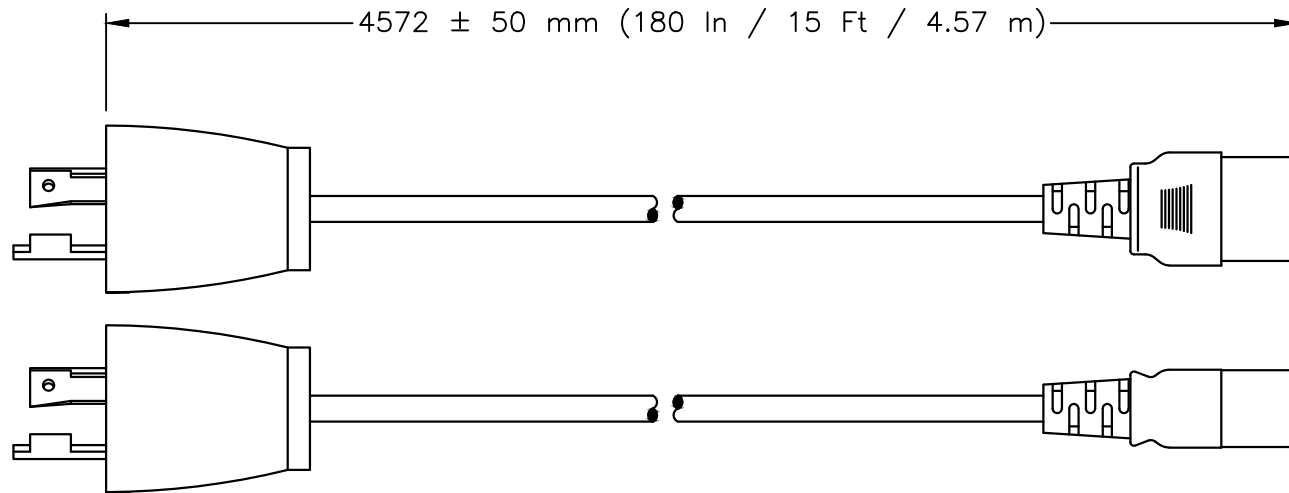

APPROVALS	C-UL <input checked="" type="checkbox"/>	UL <input checked="" type="checkbox"/>
CERTIFICATIONS	ROHS <input checked="" type="checkbox"/>	

ALL DIMENSIONS ARE IN MILLIMETERS

NEMA L6-30P

IEC 60320 C-19

SPECIFICATIONS:

1. OVERALL LENGTH: 15 FEET (4.57m)
2. CONDUCTORS: 12awg-3c
3. JACKET: SJT(OW), BLACK
4. PLUG: NEMA L6-30P, TWIST-LOCK, BLACK
5. CONNECTOR: IEC 60320 C-19, BLACK
6. RATED: 20A 250V (208V)
7. PUT-UP: BULK
8. WEIGHT (APPROX.): 2.3 LBS (1.05 Kg)

WORLD CORD SETS, INC.			
TEL (860)763-2100			www.WorldCordSets.com
FAX (860)763-1183			sales@WorldCordSets.com
TITLE			
NEMA L6-30P to C-19 20A 250V (208V) Power Cord			
SCALE	DATE	PART NO.	REV
NONE	10-31-2017	L63019-J-180	-