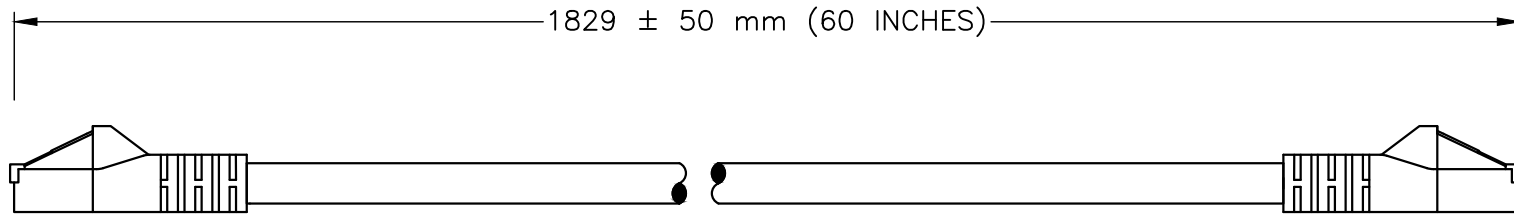

CERTIFICATIONS

ROHS

CAT6 MALE PLUG

CAT6 MALE PLUG

SPECIFICATIONS:

1. OVERALL LENGTH: 5 FEET
2. WIRE: 24 AWG
3. SHIELD TYPE: UNSHIELDED
4. CABLE END 1: CAT6 MALE PLUG
5. CABLE END 2: CAT6 MALE PLUG
6. DIAMETER: 0.217 INCHES
7. WEIGHT: 0.15 LBS / 0.07 KG
8. COLOR: RED
9. MISCELLANEOUS:

ALL DIMENSIONS ARE IN MILLIMETERS

WORLD CORD SETS, INC.

TEL (860)763-2100
FAX (860)763-1183

www.WorldCordSets.com
sales@WorldCordSets.com

TITLE

CAT6 ETHERNET PATCH CABLE, SNAGLESS/MOLDED BOOT

THIS DOCUMENT AND THE INFORMATION CONTAINED HEREIN ARE THE PROPRIETARY CONFIDENTIAL PROPERTY OF WORLD CORD SETS. NO USE OR REPRODUCTION IN PART OR WHOLE MAY BE MADE WITHOUT WRITTEN PERMISSION FROM WORLD CORD SETS.