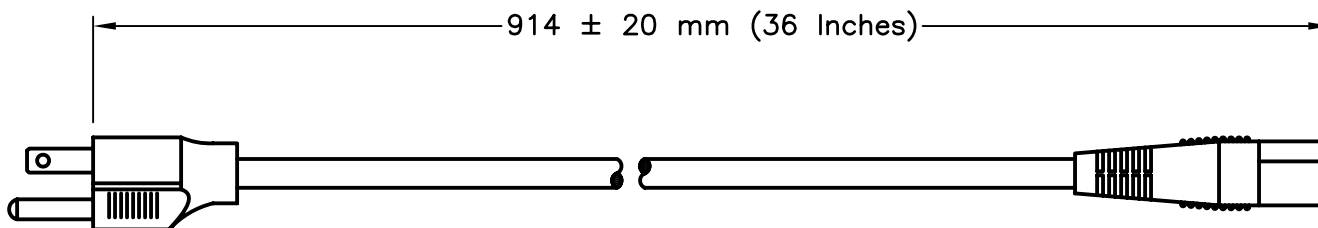

NEMA 5-15P

IEC 60320, C-13

SPECIFICATIONS:

1. OVERALL LENGTH: 3 FEET
2. CONDUCTORS: 14 AWG x 3
3. JACKET: SJT(OW), 105°C, BLUE
4. PLUG: NEMA 5-15P, STRAIGHT
5. CONNECTOR: IEC 60320 C-13, STRAIGHT
6. RATED: 15 AMPERE 125 VOLT
7. PUT-UP: COILED
8. WEIGHT (APPROX): 0.40 LBS / 0.18 kg

SCALE
NONE

DATE
06-01-2010

PART NO.
51513-H-036-BLU

REV
—