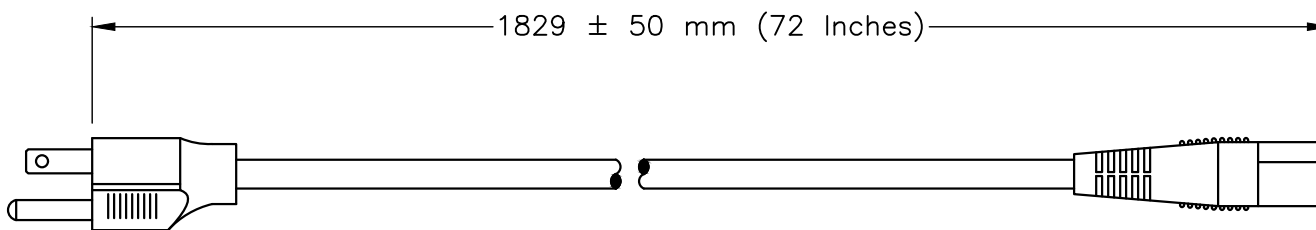

NEMA 5-15P

IEC 60320, C-13

SPECIFICATIONS:

1. OVERALL LENGTH: 6 FEET
2. CONDUCTORS: 14 AWG x 3
3. JACKET: SJT(OW), 105°C, RED
4. PLUG: NEMA 5-15P, STRAIGHT, RED
5. CONNECTOR: IEC 60320 C-13, STRAIGHT, RED
6. RATED: 15 AMPERE 125 VOLT
7. PUT-UP: COILED
8. WEIGHT (APPROX): 0.65 LBS / 0.30 kg