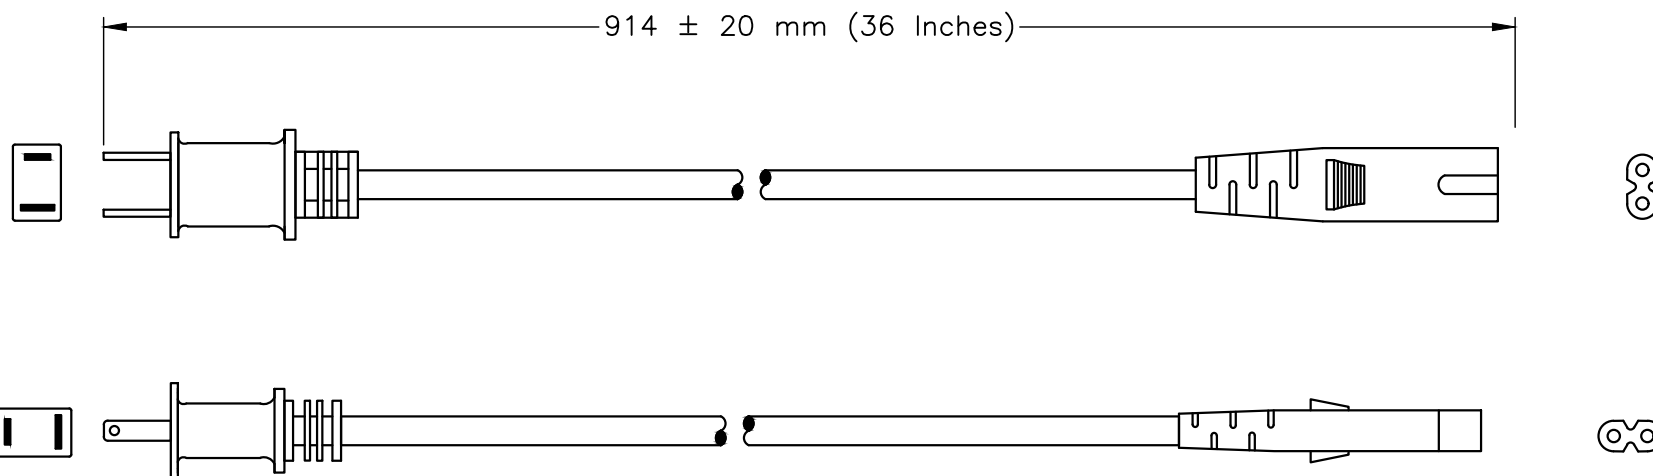

NEMA 1-15P

IEC 60320, C-7

SPECIFICATIONS:

- |                   |                                |
|-------------------|--------------------------------|
| 1. CONDUCTORS:    | 18 AWG - 2C                    |
| 2. JACKET:        | SJT(OW), 105°C, BLACK          |
| 3. PLUG:          | NEMA 1-15P, STRAIGHT, BLACK    |
| 4. CONNECTOR:     | IEC 60320 C-7, STRAIGHT, BLACK |
| 5. RATED:         | 10 AMPERE 125 VOLT             |
| 6. PUT-OUT        | Bulk                           |
| 6. MISCELLANEOUS: |                                |

<b>WORLD CORD SETS, INC.</b>			
TEL (860)763-2100			www.WorldCordSets.com
FAX (860)763-1183			sales@WorldCordSets.com
TITLE			
NEMA 1-15 C7 18/2 SJTOW BLACK			
SCALE	DATE	PART NO.	REV
NONE	05-17-2018	<b>11507-F-036</b>	-