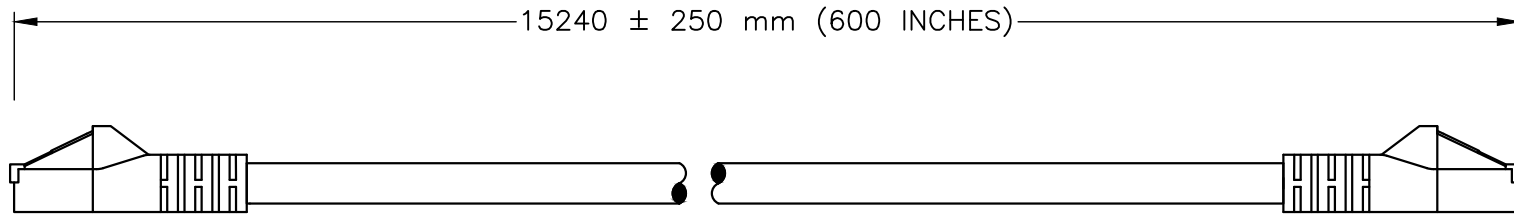

CERTIFICATIONS

ROHS

CAT6 MALE PLUG

CAT6 MALE PLUG

SPECIFICATIONS:

1. OVERALL LENGTH: 50 FEET
2. WIRE: 24 AWG
3. SHIELD TYPE: UNSHIELDED
4. CABLE END 1: CAT6 MALE PLUG
5. CABLE END 2: CAT6 MALE PLUG
6. DIAMETER: 0.217 INCHES
7. WEIGHT: 1.5 LBS / 0.68 KG
8. COLOR: BLUE
9. MISCELLANEOUS:

ALL DIMENSIONS ARE IN MILLIMETERS

WORLD CORD SETS, INC.

TEL (860)763-2100
FAX (860)763-1183

www.WorldCordSets.com
sales@WorldCordSets.com

TITLE
CAT6 ETHERNET PATCH CABLE, SNAGLESS/MOLDED BOOT

THIS DOCUMENT AND THE INFORMATION CONTAINED HEREIN ARE THE PROPRIETARY CONFIDENTIAL PROPERTY OF WORLD CORD SETS. NO USE OR REPRODUCTION IN PART OR WHOLE MAY BE MADE WITHOUT WRITTEN PERMISSION FROM WORLD CORD SETS.