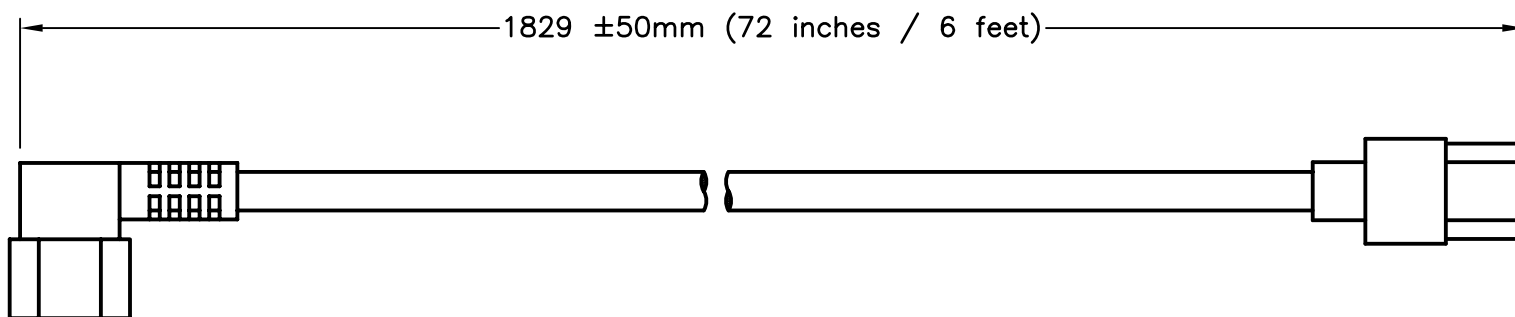

ALL DIMENSIONS ARE IN MILLIMETERS

IEC 60320
C-13, STRAIGHT

IEC 60320
C-14, LEFT ANGLE

SPECIFICATIONS:

1. OVERALL LENGTH: 1829 mm (72 inches / 6 feet)
2. CONDUCTORS: 18awg-3c
3. JACKET: SJT(OW), BLACK
4. PLUG: IEC 60320 C14, LEFT ANGLE, BLACK
5. CONNECTOR: IEC 60320 C13, STRAIGHT, BLACK
6. RATED: 10 AMPERE 250 VOLT
7. PUT-UP: BULK
8. WEIGHT (APPROX): 0.45 LBS / 0.21 Kg
9. MISCELLANEOUS:

WORLD CORD SETS, INC.

TEL (860)763-2100
FAX (860)763-1183

www.WorldCordSets.com
sales@WorldCordSets.com

TITLE

DETACHABLE CORD SET C14LA C13 6FT 10A 250V

THIS DOCUMENT AND THE INFORMATION CONTAINED HEREIN ARE THE PROPRIETARY CONFIDENTIAL PROPERTY OF WORLD CORD SETS.
NO USE OR REPRODUCTION IN PART OR WHOLE MAY BE MADE WITHOUT WRITTEN PERMISSION FROM WORLD CORD SETS.