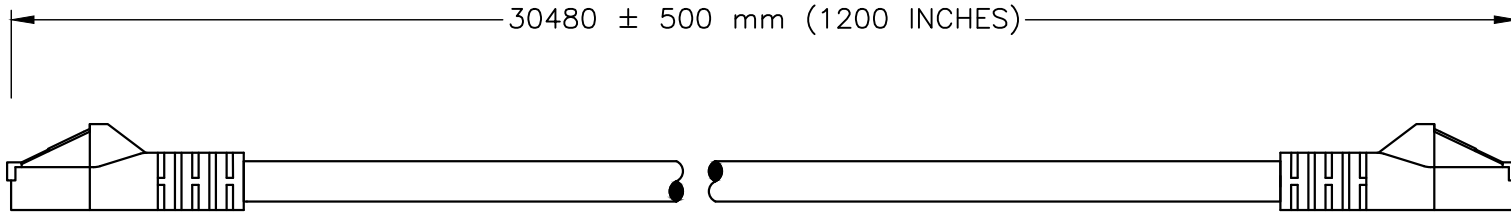

CERTIFICATIONS

ROHS

CAT6 MALE PLUG

CAT6 MALE PLUG

SPECIFICATIONS:

- 1. OVERALL LENGTH: 100 FEET
- 2. WIRE: 24 AWG
- 3. SHIELD TYPE: UNSHIELDED
- 4. CABLE END 1: CAT6 MALE PLUG
- 5. CABLE END 2: CAT6 MALE PLUG
- 6. DIAMETER: 0.217 INCHES
- 7. WEIGHT: 2.94 LBS / 1.34 KG
- 8. COLOR: BLACK
- 9. MISCELLANEOUS:

ALL DIMENSIONS ARE IN MILLIMETERS

WORLD CORD SETS, INC.

TEL (860)763-2100
FAX (860)763-1183

www.WorldCordSets.com
sales@WorldCordSets.com

TITLE
CAT6 ETHERNET PATCH CABLE, SNAGLESS/MOLDED BOOT

THIS DOCUMENT AND THE INFORMATION CONTAINED HEREIN ARE THE PROPRIETARY CONFIDENTIAL PROPERTY OF WORLD CORD SETS. NO USE OR REPRODUCTION IN PART OR WHOLE MAY BE MADE WITHOUT WRITTEN PERMISSION FROM WORLD CORD SETS.