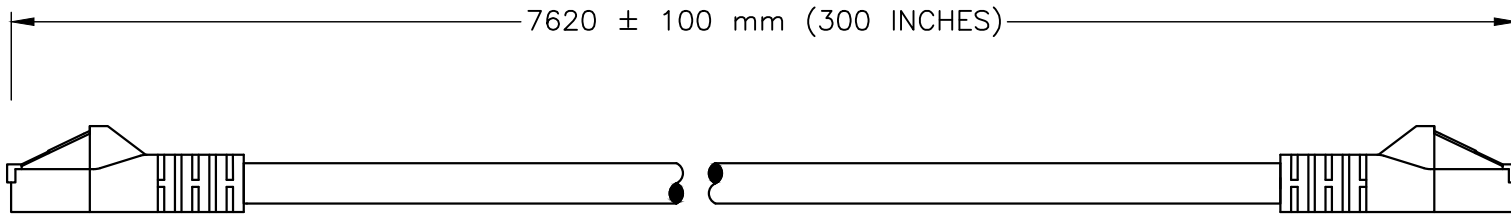

CERTIFICATIONS

ROHS

CAT6 MALE PLUG

CAT6 MALE PLUG

SPECIFICATIONS:

1. OVERALL LENGTH: 25 FEET
2. WIRE: 24 AWG
3. SHIELD TYPE: UNSHIELDED
4. CABLE END 1: CAT6 MALE PLUG
5. CABLE END 2: CAT6 MALE PLUG
6. DIAMETER: 0.217 INCHES
7. WEIGHT: 0.8 LBS / 0.36 KG
8. COLOR: BLUE
9. MISCELLANEOUS:

ALL DIMENSIONS ARE IN MILLIMETERS

WORLD CORD SETS, INC.

TEL (860)763-2100
FAX (860)763-1183

www.WorldCordSets.com
sales@WorldCordSets.com

TITLE

CAT6 ETHERNET PATCH CABLE, SNAGLESS/MOLDED BOOT

THIS DOCUMENT AND THE INFORMATION CONTAINED HEREIN ARE THE PROPRIETARY CONFIDENTIAL PROPERTY OF WORLD CORD SETS. NO USE OR REPRODUCTION IN PART OR WHOLE MAY BE MADE WITHOUT WRITTEN PERMISSION FROM WORLD CORD SETS.